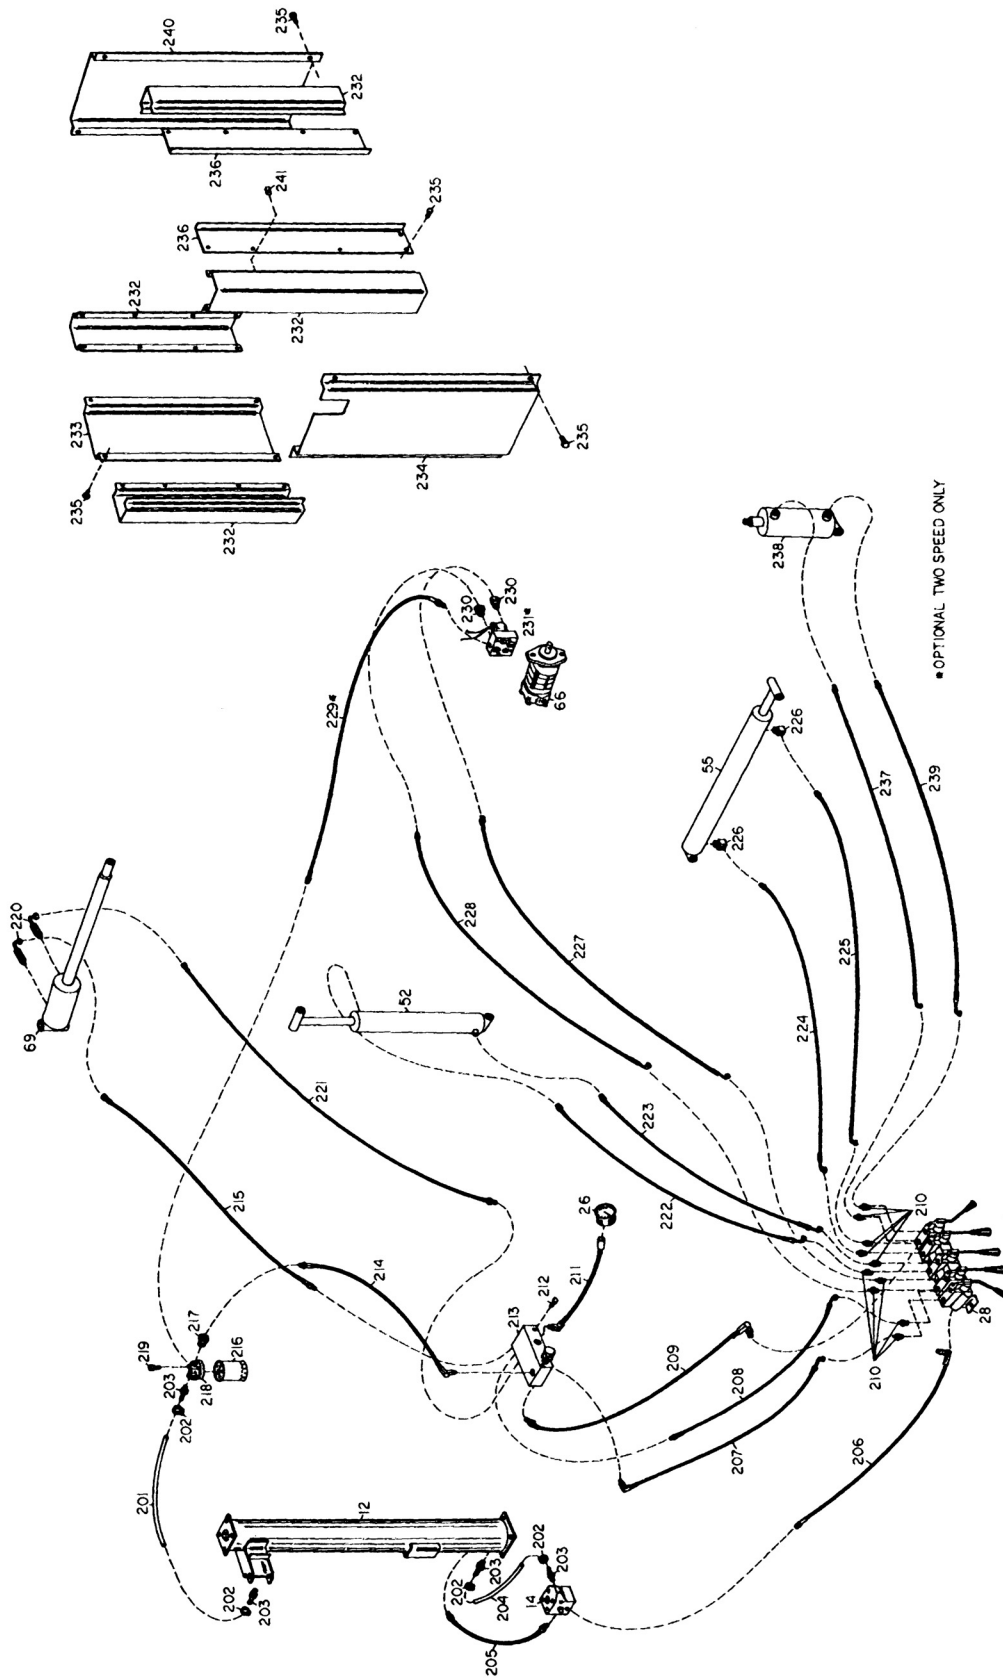

Ref. Part No.	Description
201	7109361 Hose Filter to Reservoir
202	7109362 Hose Clamp
203	8120217 Fitting
204	7109364 Hose Reservoir to Pump
205	7109365 Hose Pump Pressure Relief
206	7109366 Hose Pump to Valve
207	7109367 Clamping Hose Valve (Rear)
208	7109368 Clamping Hose Valve (Front)
209	7109369 Hose Valve to Chuck Valve
210	7109370 Adapter Fitting
211	7109371 Hose - Gauge
212	8190134 1/4-20 x 3/4 Hex Hd Cap Scr Gr.5
213	7109225 Check Valve Block
214	7109571 Hose Check Valve Block to Filter
215	7109569 Hose Clamp Cylinder Rear
216	8120222 Filter Element
217	8120491 Reducer
218	7109338 Filter Head
219	7106301 1/4" Hex Washer HD Self-Tap Screw
220	7109374 90° Tube Fitting
221	7109570 Hose Clamp Cylinder (Front)
222	7109376 Vertical Cylinder Hose Top
223	7109377 Vertical Cylinder Hose Bottom
224	7109378 Carriage Cylinder Hose (Rear)
225	7109379 Carriage Cylinder Hose (Front)
226	7109380 90° Fitting
227	7109382 Hose Hydraulic Motor
228	7109383 Hose Hydraulic Motor
229	7109384 Hose Hydraulic Motor to Filter
230	7109389 Reducer
231	7109351 Two-Speed Motor Block
232	7109105 Corner Panel Side
233	7109108 Panel Rear
234	7109106 Panel Side Operator Side
235	7106301 1/4" Hex Washer HD Self-Tap Screw
236	7109261 Front Panel Operator Side
237	7109336 Hose #16
238	7109311 Table Cylinder
239	7109335 Hose #15
240	7109107 Panel Side Opposite Operator
241	8143813 Tinnerman
244	7110407 1/2" NPT x 1/2" Hose Fitting
245	7110406 3/4 - 1/2" Strainer
246	7109011 Hydraulic Tee 1/4" NPT
247	7109013 Hydraulic Nipple 1/4" NPT x 4" Lg
248	7109012 Hydraulic Nipple 1/4" NPT x 2" Lg
249	7109010 Adapter 1/4 NPT/#6 SAE Ftg
250	7109009 Accumulator