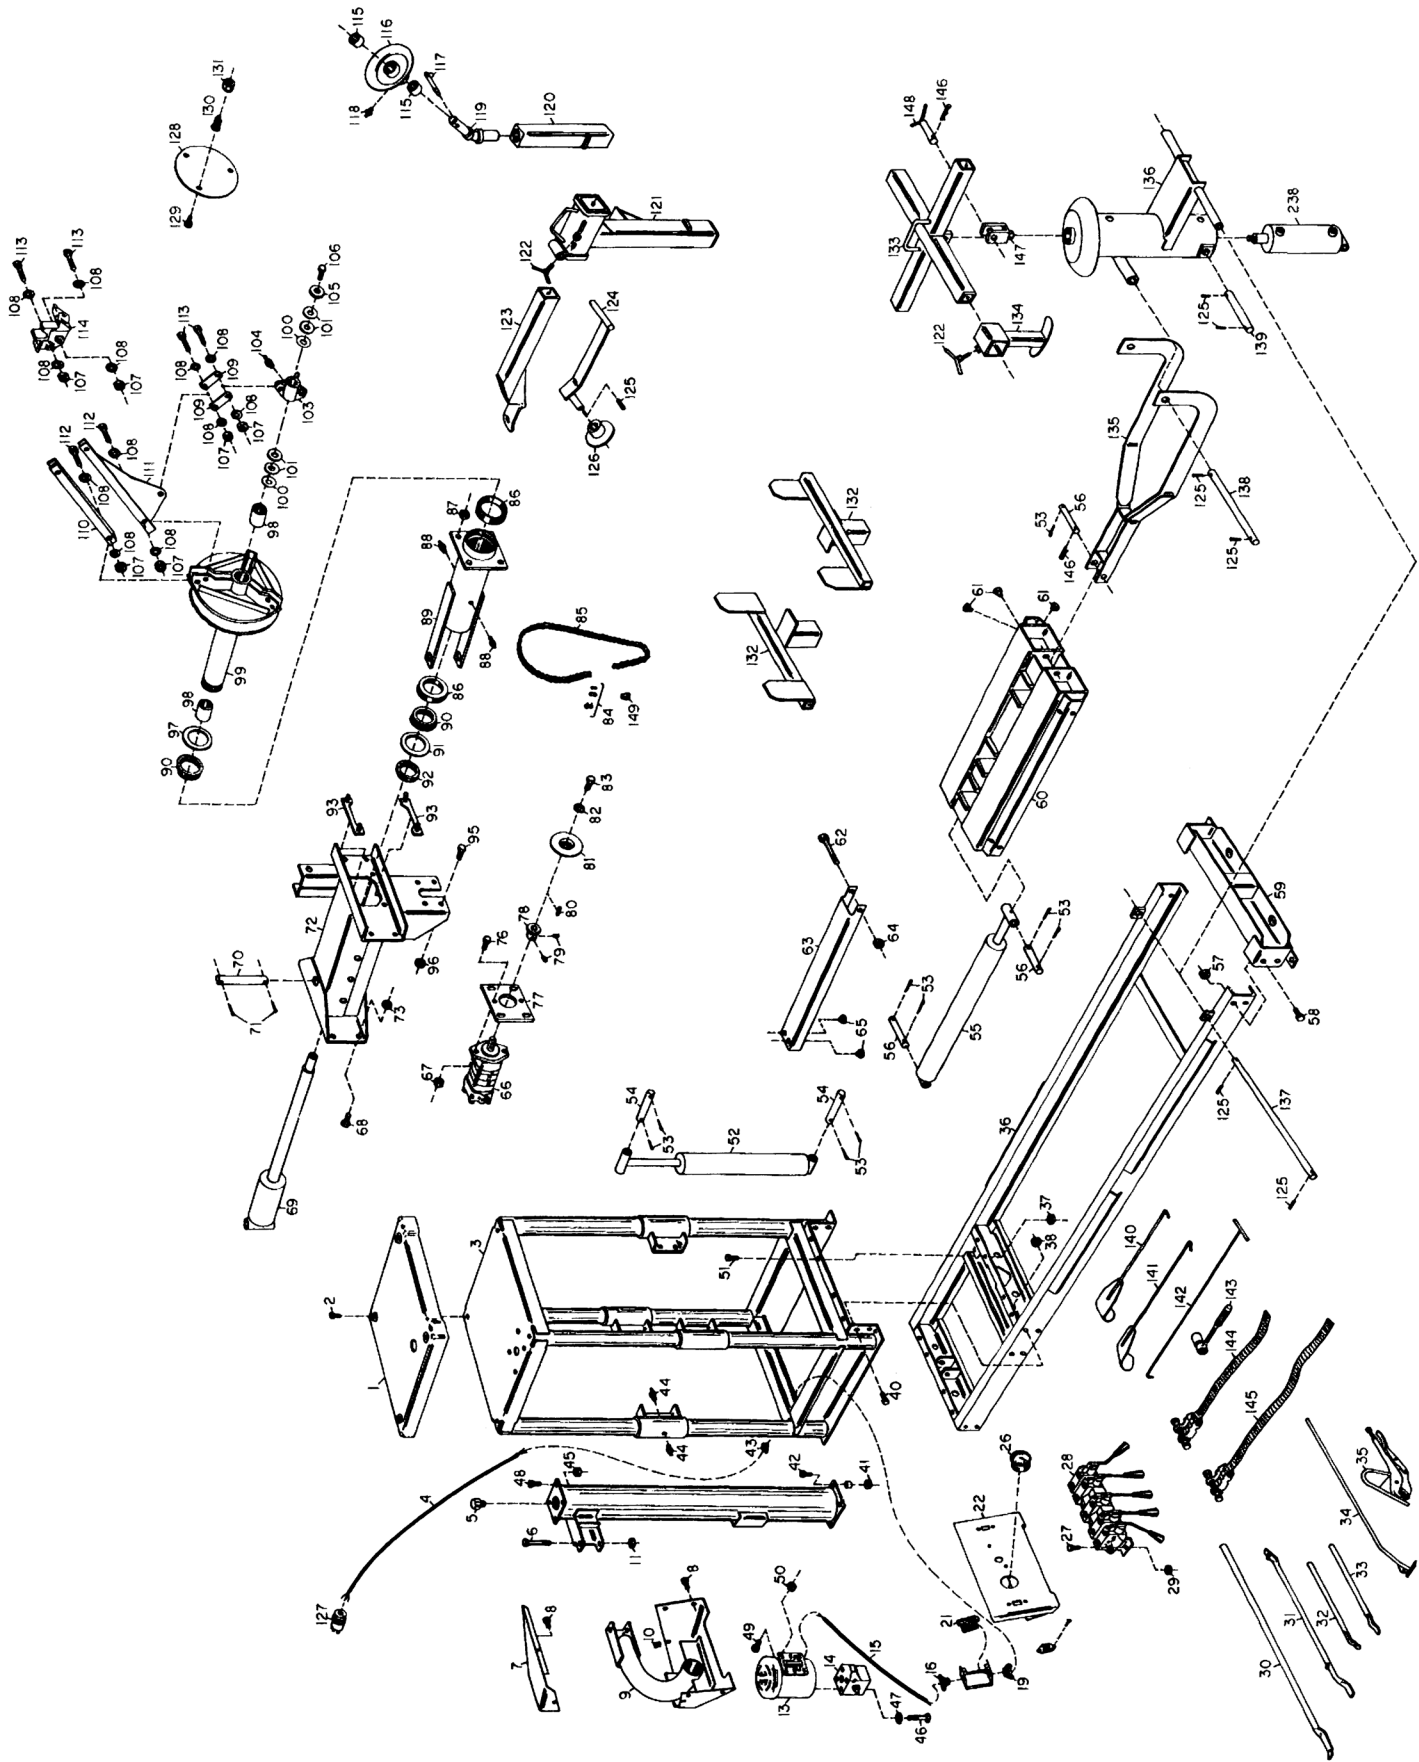

Manual Part No.: 7109643 04

Revision: 12/10

Table of Contents

Main View4
Main Parts Listing5
Hydraulics View6
Hydraulics Parts Listing7

Ref	Part No.	Description	Ref	Part No.	Description	Ref	Part No.	Description
1	7109266	Plastic Top	55	7109967	Carriage Cylinder	115	8109287	Bushing Disk
2	8106301	1/4" Hex Washer HD Self-Tap Screw	56	7109276	Pivot Pin Cylinder	116	8109288	Disk W/C
3	7109111	Cage W/C	57	8106303	3/8-16 Whiz Lock Nut	117	7109304	Cotterless Pin
4	7109337	Power Cord 1Ph	58	7110070	3/8-16 x 1-1/4 Self-Tap Bolt	118	7109348	Grease Fitting
4	7109595	Power Cord 3Ph	59	7109628	Front Bulkhead W/C	119	7109235	Disk Shaft W/C
5	8120292	Breather Cap	60	7111085	Carriage W/C	120	7110850	Disk Tube W/C
6	8143816	3/8" x 5-12Breather Cap HHCS	61	7109212	Carriage Rub Button	121	7110851	Tractor Tire Combo Tee
7	7109274	Pod Top	62	8140882	3/8 x 3-3/4 HHCS	121	7110849	Combo Tee W/C
8	8106301	1/4" Hex Washer HD Self-Tap Screw	63	7109208	Carriage Cylinder Cover	122	7109285	Locking Handle W/C
9	7109119	Pod W/C	64	8301035	3/8-16 UNC Nylock Hex Nut	123	7110837	Combo Tool w/Assembly
10	8106304	1/4" Tinnerman	65	8109350	Rub Button	124	7109358	Arm Weldment
11	8000516	3/8-16 Hex Lock Nut	66	7109808	Hydraulic Motor Single-Speed	125	7109359	Spring Pin 3/16 x 1-1/2
12	7109115	Reservoir W/C	67	7109385	Hydraulic Motor Two-Speed	126	7109360	Roller
13	85008941	Electric Motor 1 Ph	67	8301122	1/2-13 UNC Nylock Hex Nuts	127	8305076	Power Plug 220V, Single Ph
13	85008942	Electric Motor 3 Ph	68	8106302	3/8-16 x 7/8 Ser Wash HD Screw	127	7110125	Power Plug 110V, Single Ph
14	7108969	Hydraulic Pump	69	7109122	Clamp Cylinder	128	7109567	Wheel Adapter W/C
15	7109338	Cord Motor 1 Ph	70	7109280	Pin Chuck Cylinder	129	7109533	3/4-16 x 1-1/4 HHCS
15	7109595	Cord Motor 3 Ph	71	7107139	Hitch Pin	130	7109534	Stud
16	7150128	Cable Connector	72	7109147	Torque Box W/C	131	7109535	1-1/8-16 Cap Nut
18	7150128	Cable Connector	73	8106303	3/8-16 Whiz Lock Nut	132	7109325	Tire Guide W/C
19	7150128	Cable Connector	74	7109351	Two-Speed Motor Block	133	7109411	Pressure Cross W/C
21	7109339	Switch 1 Ph	75	8109352	3/8 x 2-1/4 NF HHCS	134	7109412	Sliding Arm W/C
21	7110184	Switch 3 Ph	76	8140825	1/2-13 x 1-1/4 Ser Washer HD Screw	135	7109324	Linkage W/C
22	7109199	Pod Front	77	7109224	Hydraulic Motor Mounting Plate	136	7109312	Table W/C
23	7109340	Cord - Two-Speed Switch	78	7109803	Sprocket Small	137	7109315	Shaft Pivot Table
24	7150128	Cable Connector	79	8180217	5/16-18 x 3/8" SHCS Gr5	138	7109318	Shaft - Upper Pivot
25	7150128	Cable Connector	80	7109353	Key	139	7109319	Lower Cylinder Pin
26	7109226	Pressure Gauge	81	7109273	Guard Drive Sprocket	140	7109332	Spreader RH W/C
27	8120325	Bolt 5/16-1" 18 NC	82	8301032	3/8 Flat Washer, Zinc Plate	141	7109333	Spreader LH W/C
28	7109334	Hydraulic Control Valve	83	8106302	3/8-16 x 7/8 Ser Wash HD Screw	142	7109403	Release Rod W/C
29	8181183	5/16-18 Nylon Insert Lock Nut, Gr.5	84	7109806	Master Link	143	7109621	Ratchet & Socket
30	8120334	Spade Tool	85	7109805	Chain	144	7109406	Strap (Short)
31	7109342	Tire Iron Lock Tubeless	86	7109172	Outer Bearing Race	145	7109407	Strap (Long)
	85607324	Mount/Demount Tool, 41" (Model 85009142 only)	87	8301122	1/2-13 UNC Nylock Hex Nuts	146	7109425	Hair Pin
32	7109343	Tire Iron Lock Ring	88	7109348	Grease Fitting	147	7109625	Cylinder Clevis
33	7109344	Tire Iron Drop Center	89	7109173	Bearing Housing W/C	148	7109626	Pin Cylinder Clevis
34	7109345	Bead Starting Tool	90	7109162	Inner Bearing Race	149	7109565	1/2 Link
35	7109346	Vise Grip	91	7109124	Washer Chuck Pivot			
36	7109480	Frame W/C	92	7109131	Spanner Nut			
37	8106303	3/8-16 Whiz Lock Nut	95	8120063	1/2-13 x 1-3/4 Ser Washer HD Screw			
38	8106303	3/8-16 Whiz Lock Nut	96	8301122	1/2-13 UNC Nylock Hex Nuts			
39	7109337	Cord - Two-Speed Motor Block	97	7109124	Washer Chuck Pivot			
40	7110070	3/8-16 x 1-1/4 Self-Tap Bolt	98	8109171	Bushing Sprocket Tube			
41	8106301	1/4" Hex Washer HD Self-Tap Screw	99	7110127	Chuck-Sprocket Tube W/C			
42	8120472	3/8 x 2 HHCS	100	7109294	Shim Clamp Spider .015			
43	8150128	Cable Connector	101	7109295	Shim Clamp Spider .030			
44	7109348	Grease Fitting	102					
45	8106303	3/8-16 Whiz Lock Nut	103	7109116	Clamp Actuator w/Assembly			
46	8109349	5/16 x 3-1/4 HHCS	104	7109348	Grease Fitting			
47	8120421	5/16 Lock Washer	105	7109210	Washer Front Clamp Spider			
48	8106302	3/8-16 x 7/8 Ser Wash HD Screw	106	7109357	5/8" x 1 HHCS			
49	8106302	3/8-16 x 7/8 Ser Wash HD Screw	107	8101039	1/2-13 Lock Nut			
50	8106303	3/8-16 Whiz Lock Nut	109	7108974	Link Cylinder Pivot			
51	8106302	3/8-16 x 7/8 Ser Wash HD Screw	110	7108970	Link Clamp			
52	7108966	Vertical Cylinder	111	7109117	Clamp Strut w/Assembly			
53	8103006	Cotter Pin	112	7109307	Bolt Chuck Face			
54	7109276	Pivot Pin Cylinder	113	7109308	Bolt Chuck Claw			
			114	7110829	Jaw Clamp			