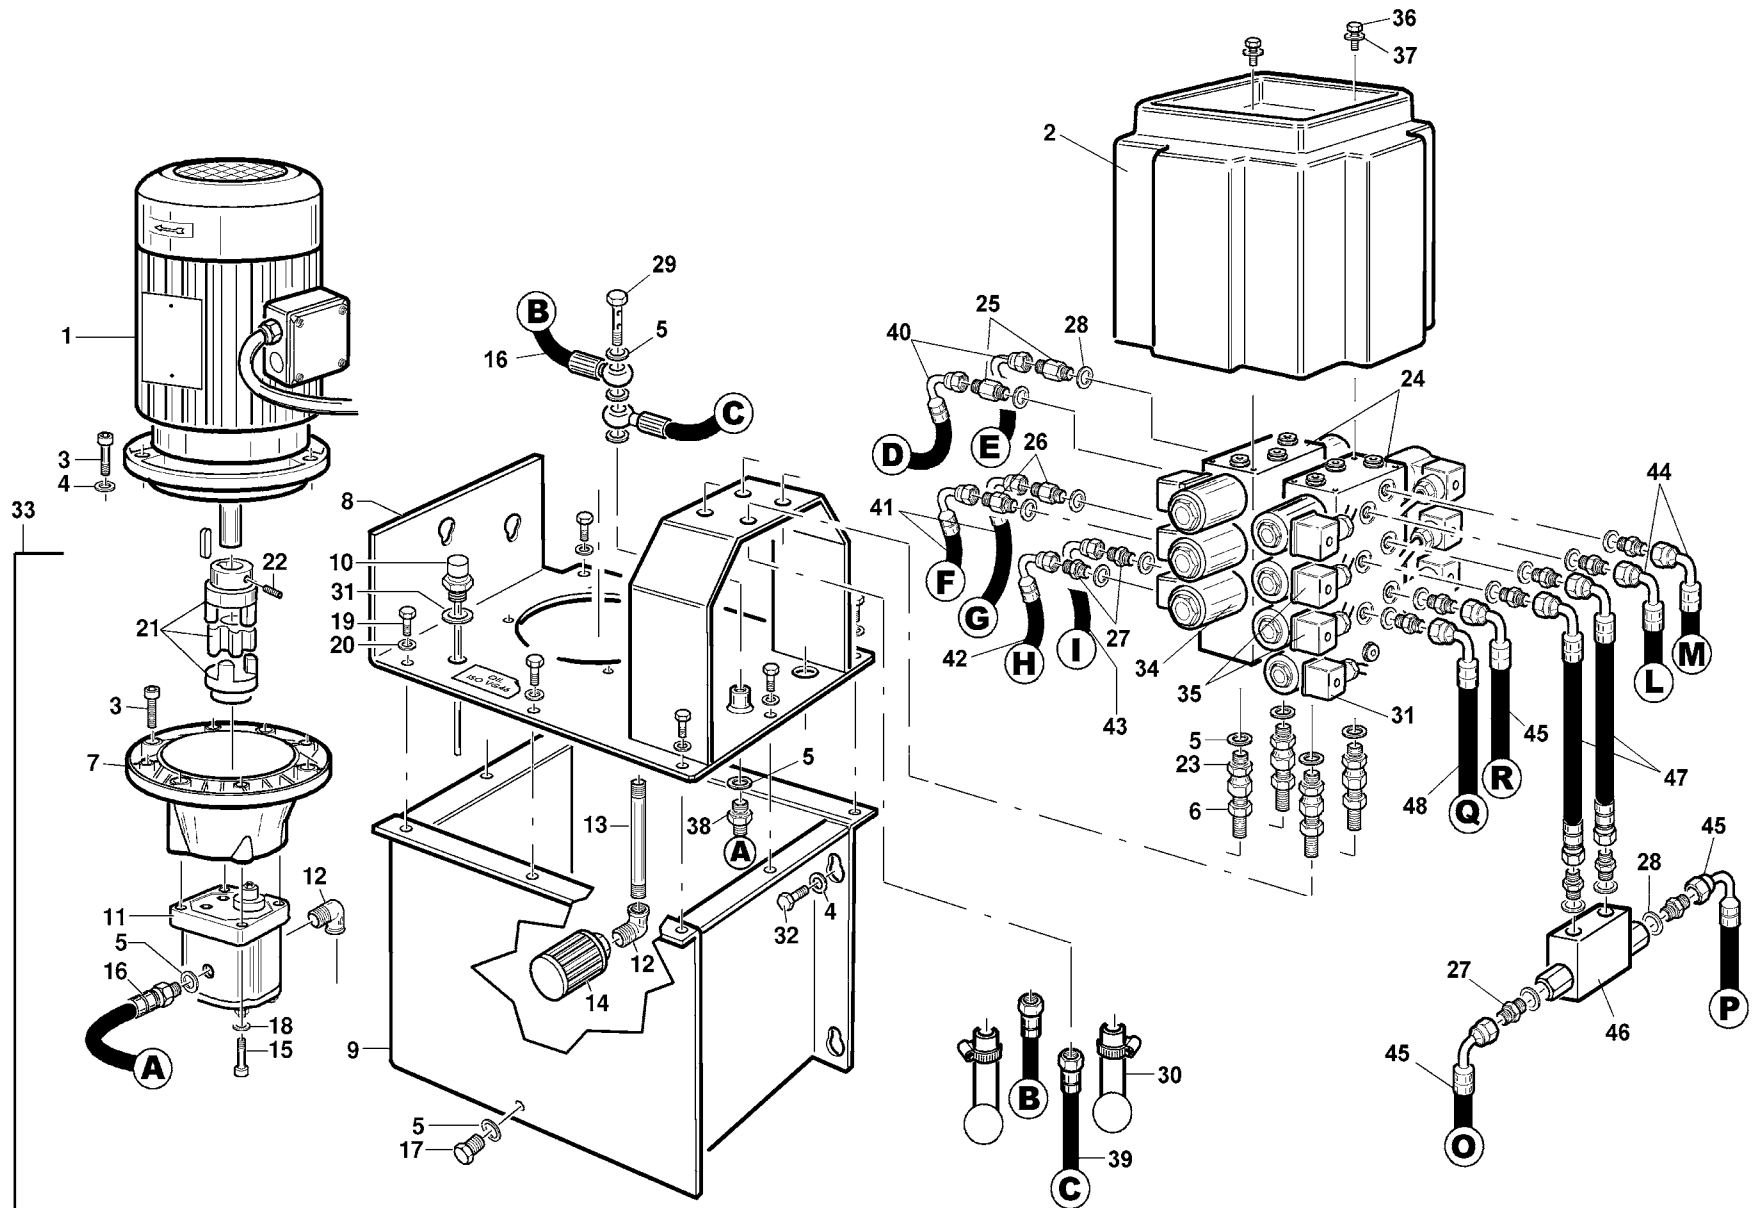

HYDRAULIC POWER UNIT

TAV. 3.0

HYDRAULIC POWER UNIT

TAV. 3.0

1	*4594302	MOTOR 3PH 208-230V.50/60HZ
2	*3017580	ABS FRAME
3	*4399956	SCREW 10x25 12.9
4	*4399378	WASHER D.10 (10,5x21x2)
5	*4198598	COPPER WASHER 3/8" 17x23x1,5
6	*4197600	UNION 3/8"
7	*4197872	FLANGE GR.80 D.200 HL5L
8	*6617508	TANK COVER PLATE
9	*6609757	TANK
10	*3010652	OIL LEVEL PLUG
11	*4194799	PUMP GR.1 8,00 CM/C DX C.F3/8
12	*4197240	UNION 90' MF 3/8"
13	*4197239	UNION 3/8" F L100
14	*4197241	OIL FILTER
15	*4399299	SCREW 6x30 8.8
16	*3009760	HOSE 3/8" L=370
17	*4197684	PLUG 3/8"
18	*4399998	WASHER 6 (6,4x12x1,6)
19	*4399305	SCREW M8x12 8.8
20	*4399829	WASHER 8 (8,4x16x1,5)
21	*4197873	FLEXIBLE COUPLING
22	*4399121	SCREW 6x6
23	*4197621	O-RING 45' FF 3/8"
24	2012881	MULTIPLE BASE + SOLENOID VALVE
25	*3004989	NIPPLE MM 1/4" H.18mm.
26	*3001372	NIPPLE 1/4" H.12mm.
27	*4199257	NIPPLE MM.1/4" H=7,5 mm.
28	*4399256	WASHER 1/4" D.13x19x1,5
29	*4196596	UNION BOLT 3/8"
30	*3001370	HOSE D.16x26 L=400
31	4197106	RELIEF SIMPLE SOLENOID VALVE
32	*4399953	SCREW M10x16 8.8
33	2017598	HYDRAULIC UNIT
34	4196317	SOLENOID VALVE
35	4196318	SOLENOID VALVE

* = Non Stock Items
Please, Contact Hennessy for Availability