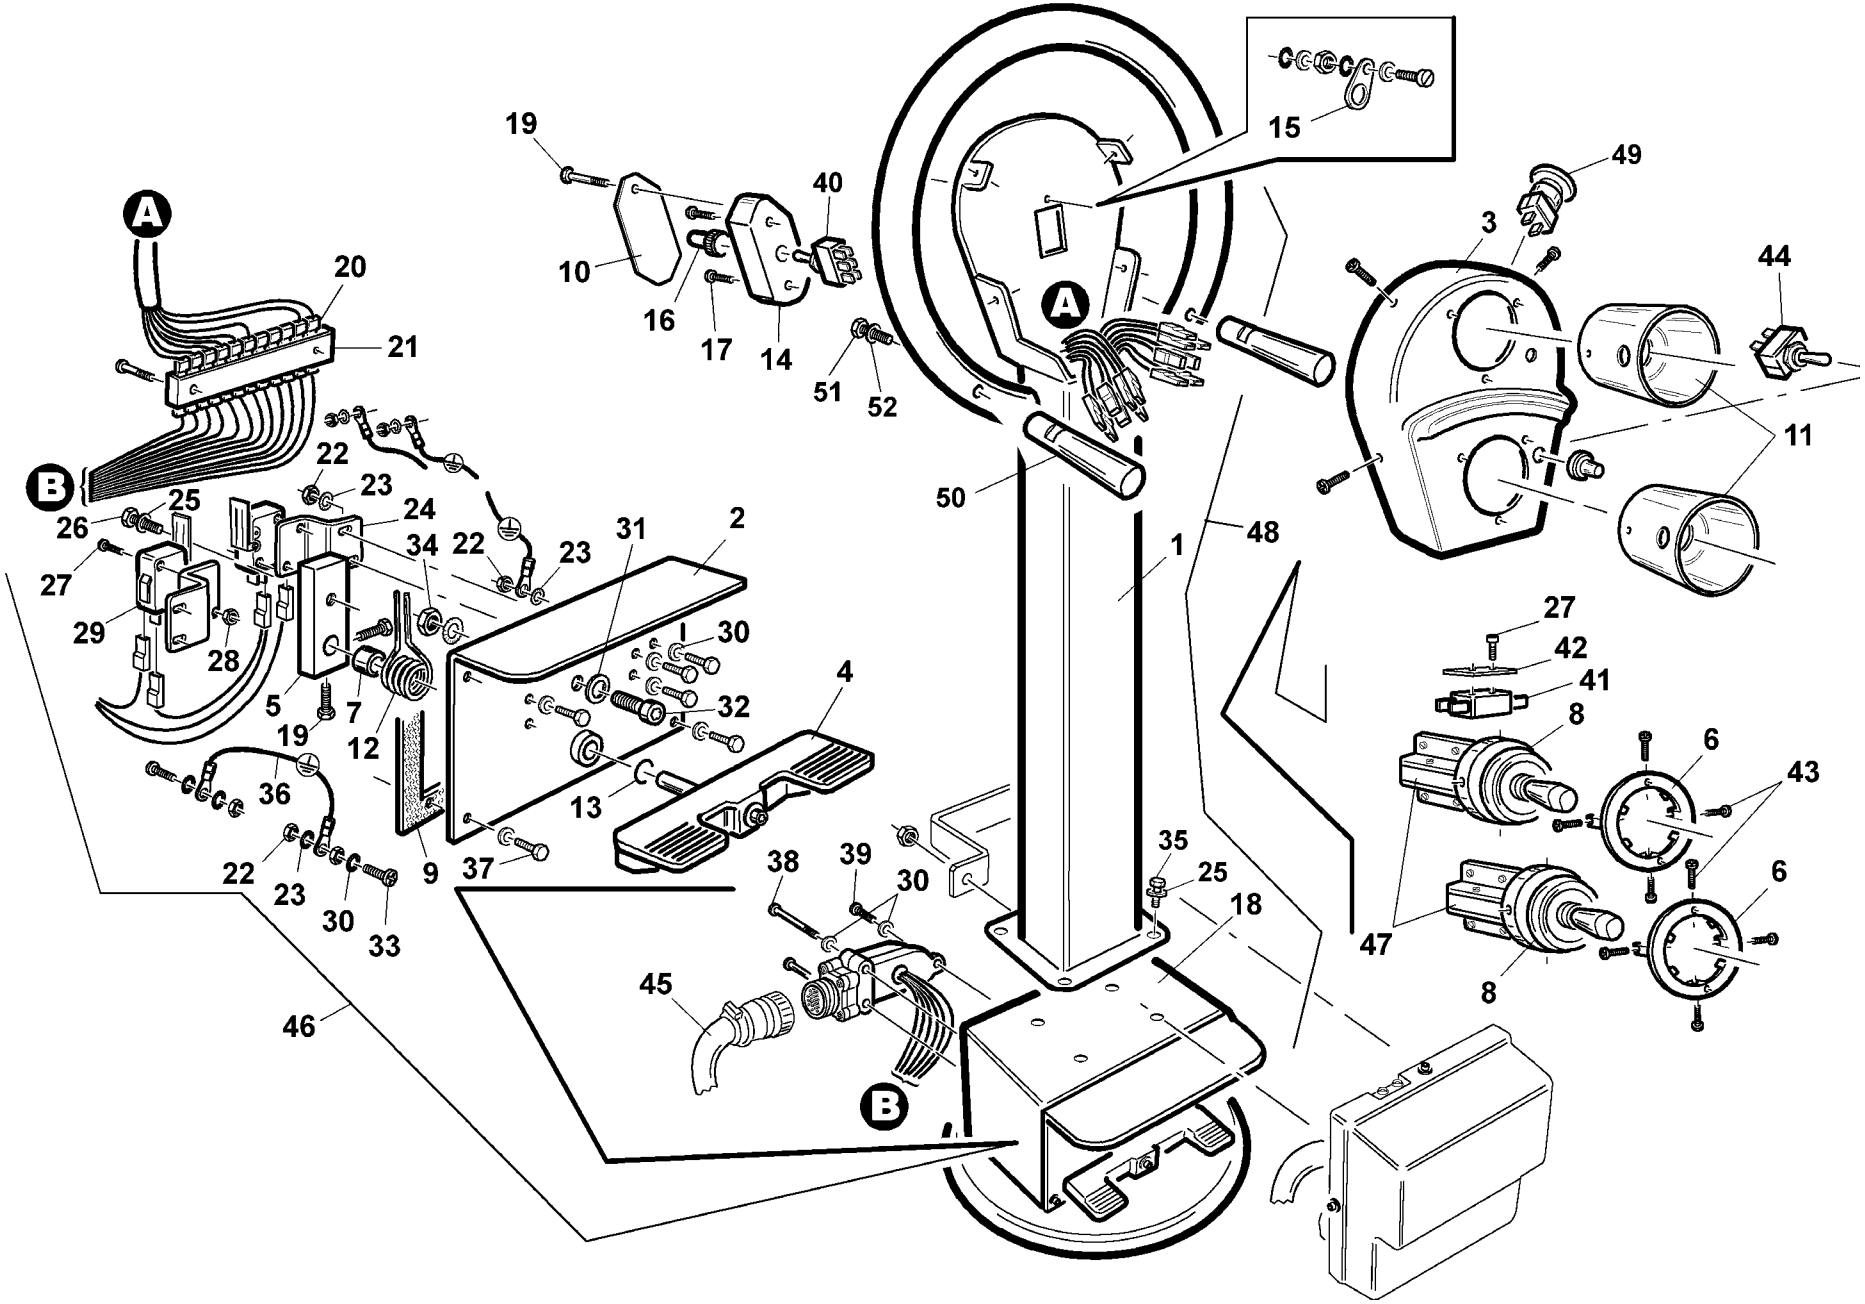

*** = Non Stock Items**
Please, Contact Hennessy for Availability

PEDAL CONTROL

PEDAL CONTROL

TAV. 5.0

Ref	Code	Description
1	*6618274	CONTROL UNIT POS
2	*6616639	PEDAL UNIT COVER
3	*3016526	COVER
4	*2401100	PEDAL
5	*3001131	CONTROL LEVER
6	*3016505	JOYSTICK SUPPORT
7	*3001135	SPACER
8	*3001137	COVER
9	*3001138	SEAL
10	*3005718	SWITCH COVER
11	*3016960	JOYSTICK PROTECTION
12	3007133	PEDAL CONTROL SPRING
13	*4299223	O-RING 13,94x2,62
14	*3006791	PLASTIC SUPPORT
15	*3005928	GROUND CABLE PLATE
16	*4599125	LEVER COVER
17	*4399091	SELF-TAPPING SCREW 3,5x13
18	*6618273	CONTROL UNIT FRAME
19	*4399229	SCREW 6x10
20	*4599157	DIODE
21	*4599220	TERMINAL BOARD
22	*4399996	NUT M4
23	*4399703	TOOTHED WASHER 4,3x8x0,5
24	*3001143	SQUADRETTA X MICROINTERRUTT.
25	*4399998	WASHER 6 (6,4x12x1,6)
26	*4399090	SCREW 6x30
27	*4399123	SCREW 3x20
28	*4399127	NUT M3
29	4599219	MICROSWITCH
30	*4399903	WASHER 4 (4,5x12x1,5)
31	*4399829	WASHER 8 (8,4x16x1,5)
32	*4399954	SCREW 8x20
33	*4399905	SCREW 4x12
34	*4399976	NUT M8
35	*4398723	SCREW 6x12

*** = Non Stock Items**
Please, Contact Hennessy for Availability

PEDAL CONTROL

TAV. 5.0

Ref	Code	Description
36	*2001300	CABLE
37	*4399222	SCREW M4x14
38	*4399860	SCREW 4x40
39	*4399124	SCREW 4x16
40	4599221	LEVER COMMUTATOR
41	4599129	MICROSWITCH
42	*4599128	PLATE
43	*4397734	SELF-TAPPING SCREW 2,9x12,7
44	4594961	SWITCH
45	2027617	CABLE
46	*2029024	PEDAL CONTROL UNIT
47	2001142	JOYSTICK W/COVER
48	*2018286	CONTROL UNIT COMPL. FRAME
49	*2018297	EMERGENCY STOP BUTTON
50	*3019103	HANDLE D.25 M10
51	*4399880	SCREW 10x40
52	*4398633	WASHER D.10 (10x18x2)