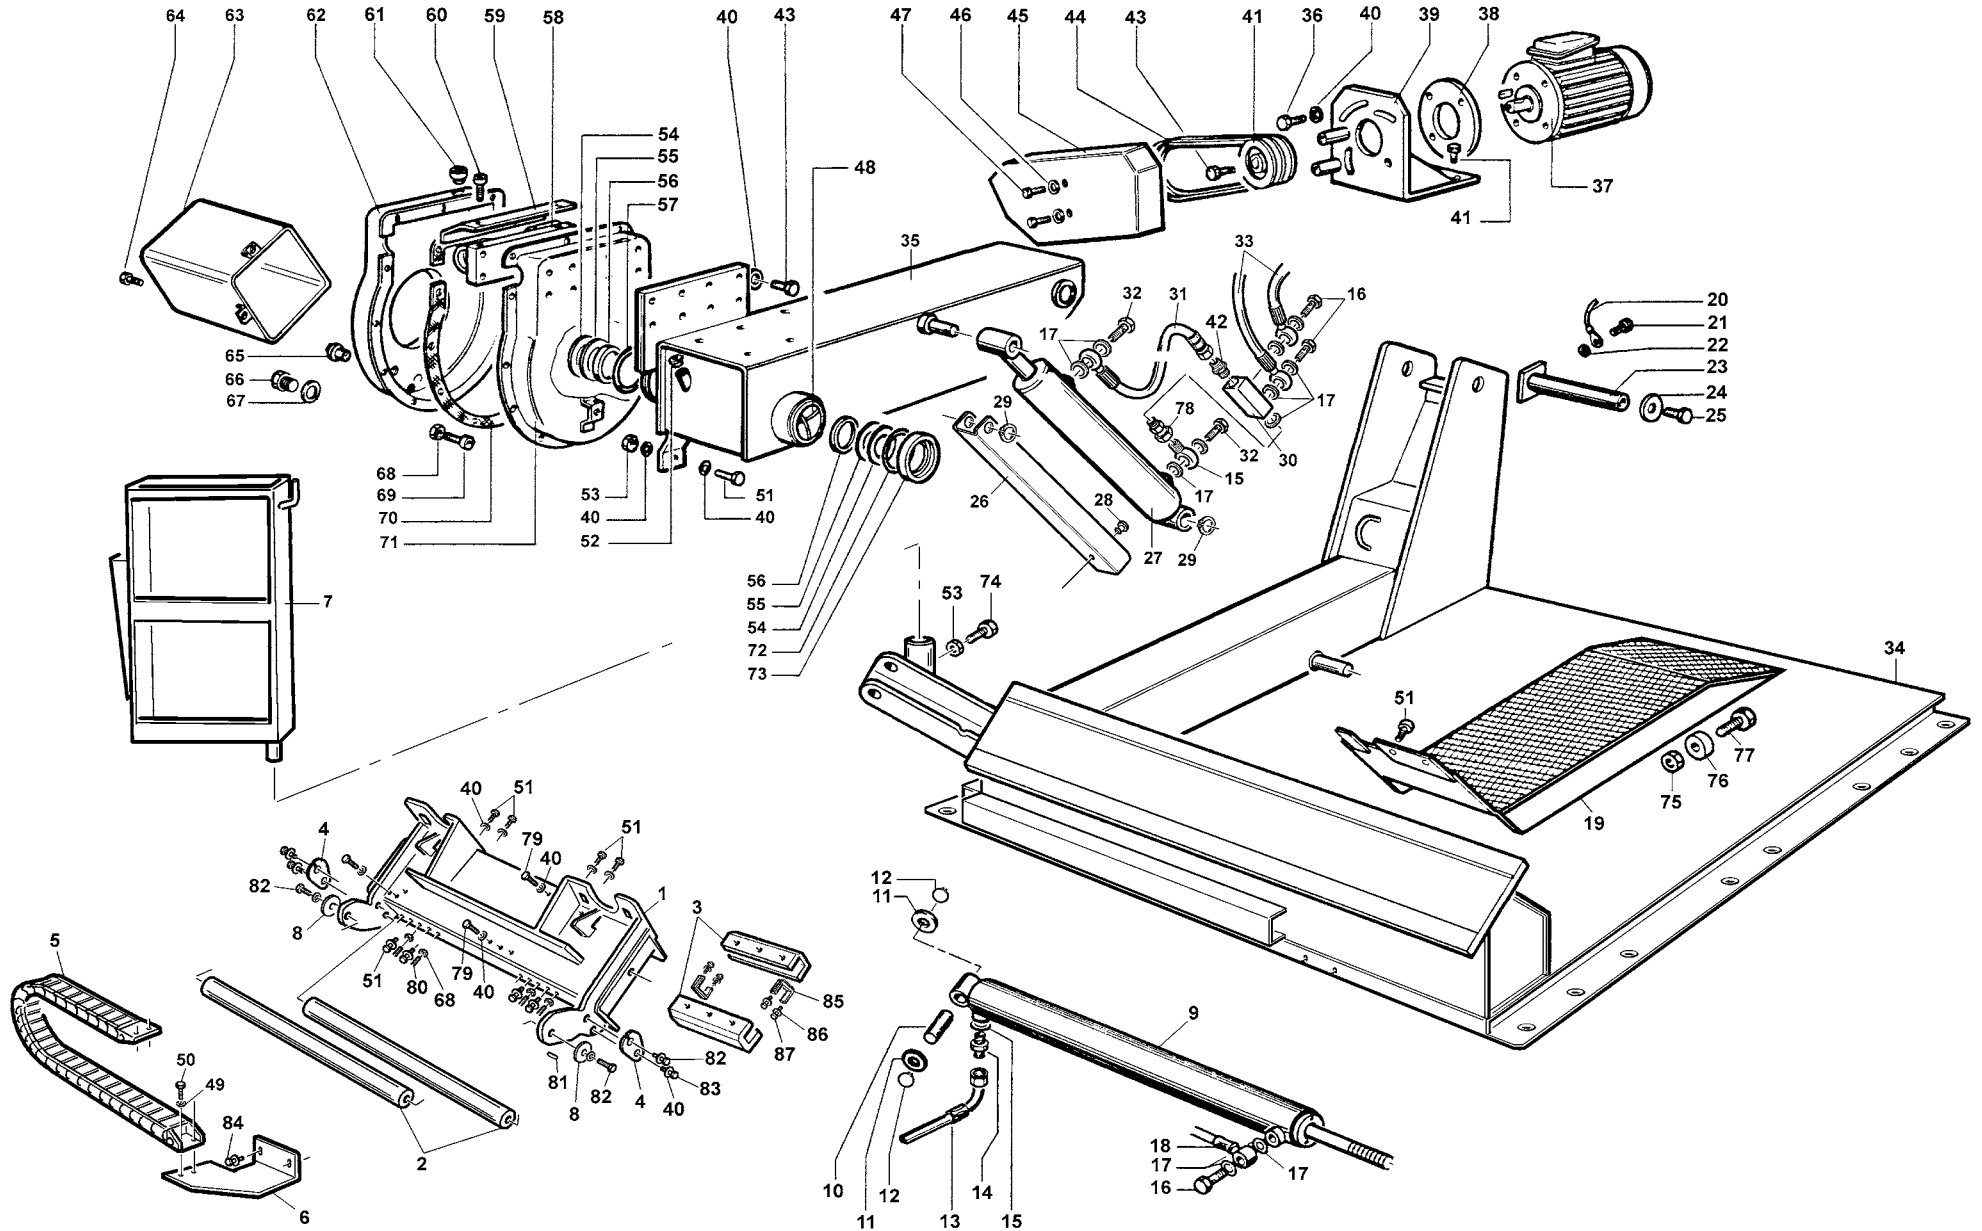

FRAME

TAV. 1.0

FRAME

TAV. 1.0

Ref	Codart	Description
1	*6117231	SADDLE
2	*3017600	SHAFT D.50
3	*3013888	CARRIAGE SLIDE
4	*3017499	FASTENING PLATE
5	*4296877	CHAIN
6	*6617516	CHAIN SUPPORT
7	*6617590	TOOLING SHELF
8	*3001067	WASHER
9	*6617479	CARRIAGE OPERATING CYLINDER
10	*3001003	PIN
11	*4399289	WASHER 25x44x4
12	*4395720	SEEGER RING D.24
13	*3017378	3/8" HOSE
14	*3004989	NIPPLE MM 1/4" H.18mm.
15	*4197297	UNION 1/4" - 1/4" BSP
16	*4199249	1/4" UNION NUT
17	*4399256	WASHER 1/4" D.13x19x1,5
18	*3017379	3/8" PIPE FOR LONG CYLINDER
19	*6617234	RAMP
20	*2001290	CABLE
21	*4398273	SELF-TAPPING SCREW 5,5x19
22	*4399288	TOOTHED WASHER 6,4x11x0,7
23	*2117383	ARM PIN
24	*3001067	WASHER
25	*4399302	SCREW 14x30
26	*6617582	CYLINDER GUARD
27	*6617182	CYLINDER GUARD
28	*4296552	BOUCHON D.20
29	*4395720	SEEGER RING D.24
30	4197238	STOP VALVE
31	*3011381	HOSE 1/4" L=320
32	*4199250	1/4" UNION NUT
33	*3010139	SHORT CYLINDER PIPE
34	*6117300	BASE FRAME
35	*6117172	CHUCK ARM

* = Non Stock Items
Please, Contact Hennessy for Availability