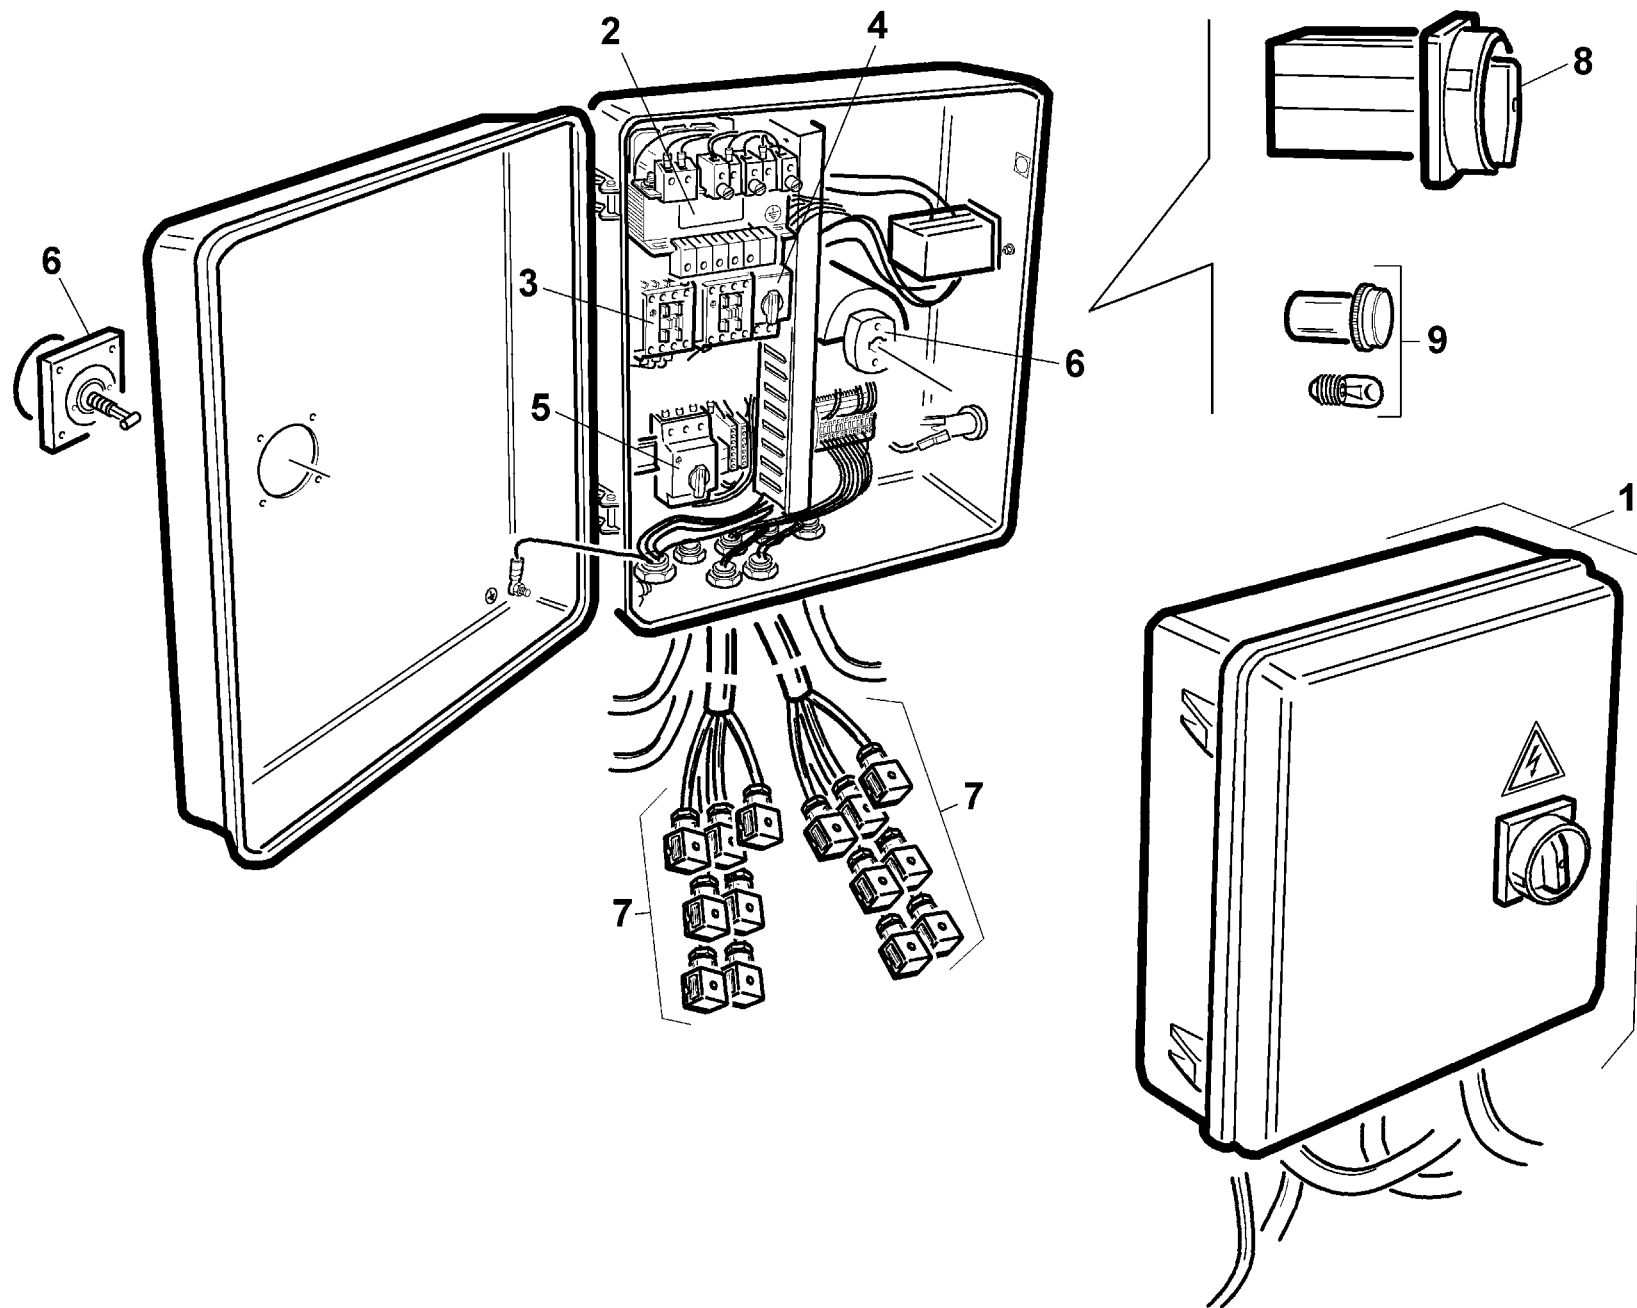

ELECTRIC PANEL

TAV. 4.0

ELECTRIC PANEL

TAV. 4.0

Ref	Code	Description
1	*2029015	ELECTR. UNIT 3PH 50HZ CE
1/A	*2030114	ELECTR. UNIT 3PH 60HZ CE
2	*4595407	TRANSFORMER
3	*4595405	MOT. CHUCK SWITCH
4	*4594152	OVERLOAD CUTOFF 14,5-20A
5	*4594152	OVERLOAD CUTOFF 14,5-20A
6	*4599153	SWITCH
7	*2029017	SOLENOID VALVE WIRING
8	*4597897	POLE CHANGE SWITCH
9	*4599160	PILOT LIGHT

* = Non Stock Items
Please, Contact Hennessy for Availability