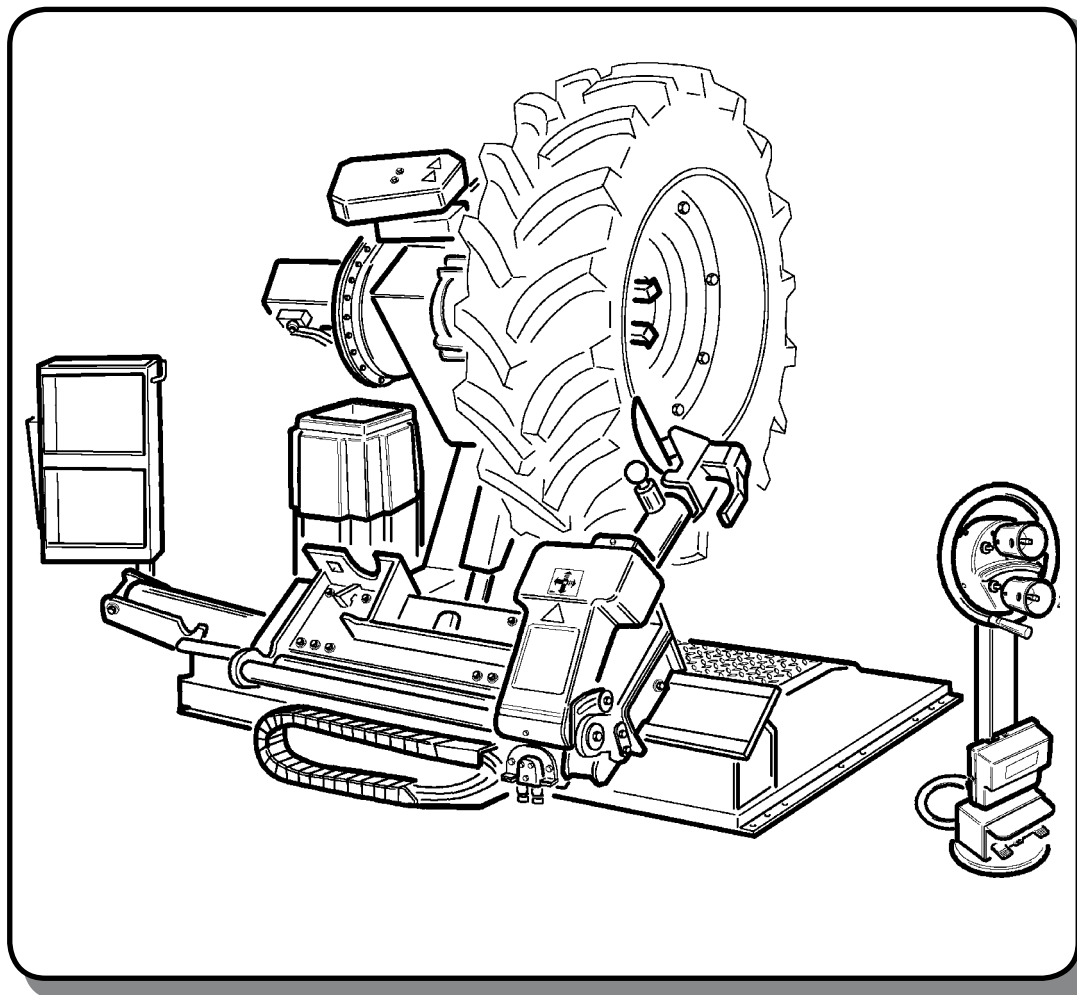

COATS

ORIGINAL SPARE PARTS

CHD-9551

85010082/00
Revision 07/2008

FRAME

TAV. 1.0

FRAME

TAV. 1.0

Ref	Codart	Description
1	*6117231	SADDLE
2	*3017600	SHAFT D.50
3	*3013888	CARRIAGE SLIDE
4	*3017499	FASTENING PLATE
5	*4296877	CHAIN
6	*6617516	CHAIN SUPPORT
7	*6617590	TOOLING SHELF
8	*3001067	WASHER
9	*6617479	CARRIAGE OPERATING CYLINDER
10	*3001003	PIN
11	*4399289	WASHER 25x44x4
12	*4395720	SEEGER RING D.24
13	*3017378	3/8" HOSE
14	*3004989	NIPPLE MM 1/4" H.18mm.
15	*4197297	UNION 1/4" - 1/4" BSP
16	*4199249	1/4" UNION NUT
17	*4399256	WASHER 1/4" D.13x19x1,5
18	*3017379	3/8" PIPE FOR LONG CYLINDER
19	*6617234	RAMP
20	*2001290	CABLE
21	*4398273	SELF-TAPPING SCREW 5,5x19
22	*4399288	TOOTHED WASHER 6,4x11x0,7
23	*2117383	ARM PIN
24	*3001067	WASHER
25	*4399302	SCREW 14x30
26	*6617582	CYLINDER GUARD
27	*6617182	CYLINDER GUARD
28	*4296552	BOUCHON D.20
29	*4395720	SEEGER RING D.24
30	4197238	STOP VALVE
31	*3011381	HOSE 1/4" L=320
32	*4199250	1/4" UNION NUT
33	*3010139	SHORT CYLINDER PIPE
34	*6117300	BASE FRAME
35	*6117172	CHUCK ARM