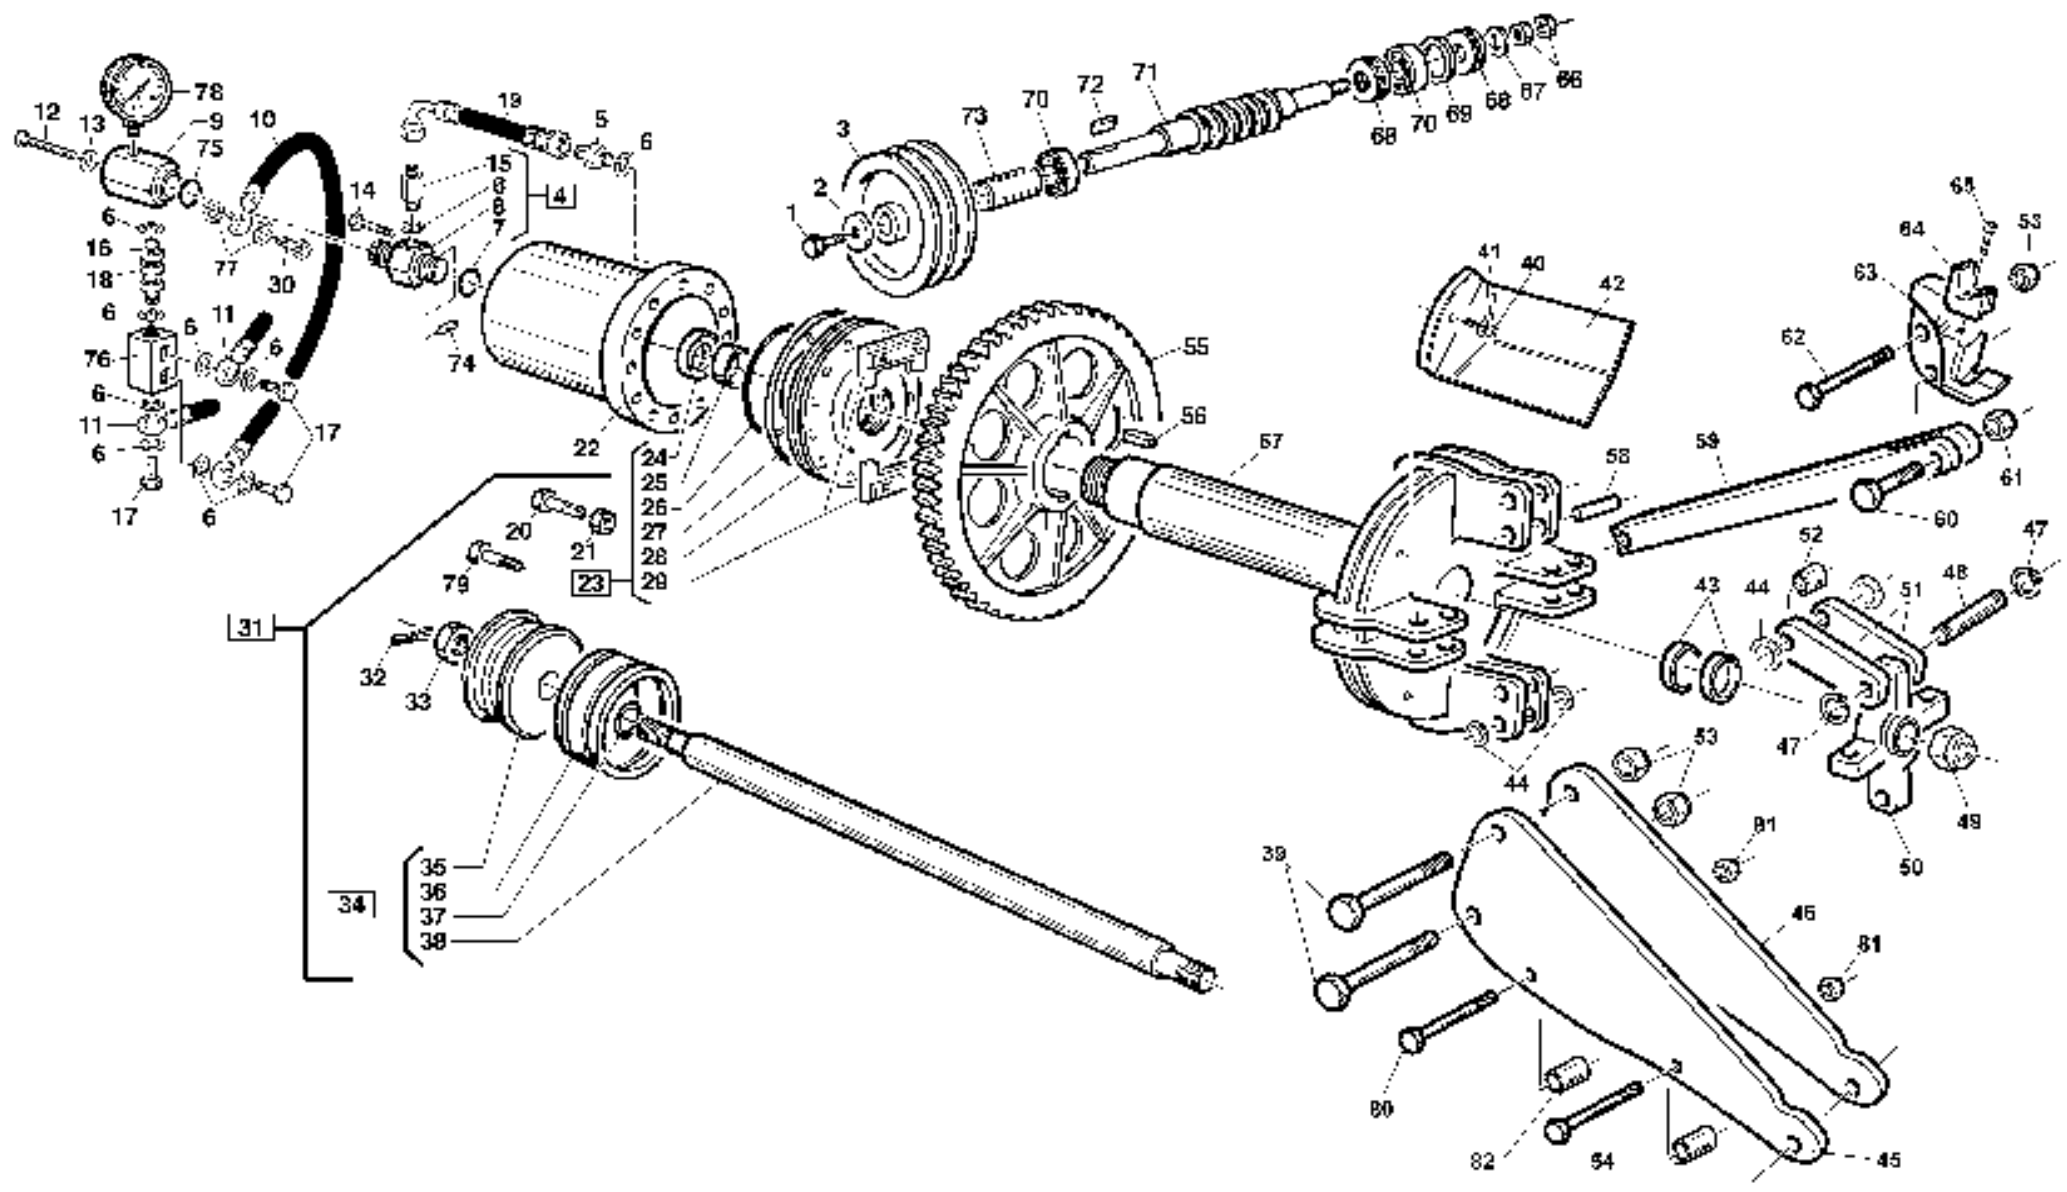

*** = Non Stock Items**
Please, Contact Hennessy for Availability

SELF-CENTERING CHUCK

TAV. 2.0

SELF-CENTERING CHUCK

TAV. 2.0

Ref	Code	Description
1	*4399953	SCREW M10x16 8.8
2	*3001068	WASHER D.10,5x40x5
3	*3001052	DRIVEN PULLEY
4	*2001046	PIN
5	*3001372	NIPPLE 1/4" H.12mm.
6	*4399256	WASHER 1/4" D.13x19x1,5
7	4299241	O-RING 23,40x3,53
8	*2001241	PIN
9	*2016554	ROTATING UNION
10	*3009763	HOSE 1/4" L=400 ROTATING UNION
11	*3010138	CHUCK CYLINDER HOSE
12	*4399305	SCREW M8x12 8.8
13	*4399947	WASHER 8 (9x32x4)
14	*4399299	SCREW 6x30 8.8
15	*3004989	NIPPLE MM 1/4" H.18mm.
16	*4199257	NIPPLE MM.1/4" H=7,5 mm.
17	*4199249	1/4" UNION NUT
18	*4197164	ROTATING UNION M/F 1/4"
19	*3001063	HOSE
20	*4397145	SCREW 10x70 8.8
21	*4399969	NUT M10
22	*2100996	CYLINDER D.140
23	*2001048	CYLINDER FLANGE D.140
24	4299173	GROMMET
25	*4299172	GUIDE RING
26	4299171	O-RING 132,94x3,53
27	4299170	O-RING 183,52x5,34
28	*3008801	CYLINDER GUIDE COVER D.140
29	*2108802	WHEEL LOCKING PLATE
30	*4197232	1/4" UNION NUT
31	*2001281	CYLINDER D.140
32	*4399100	SPLIT PIN D.3,2x30
33	*4399294	NUT M27x2
34	*2001045	PISTON
35	*3001117	PISTON D.140