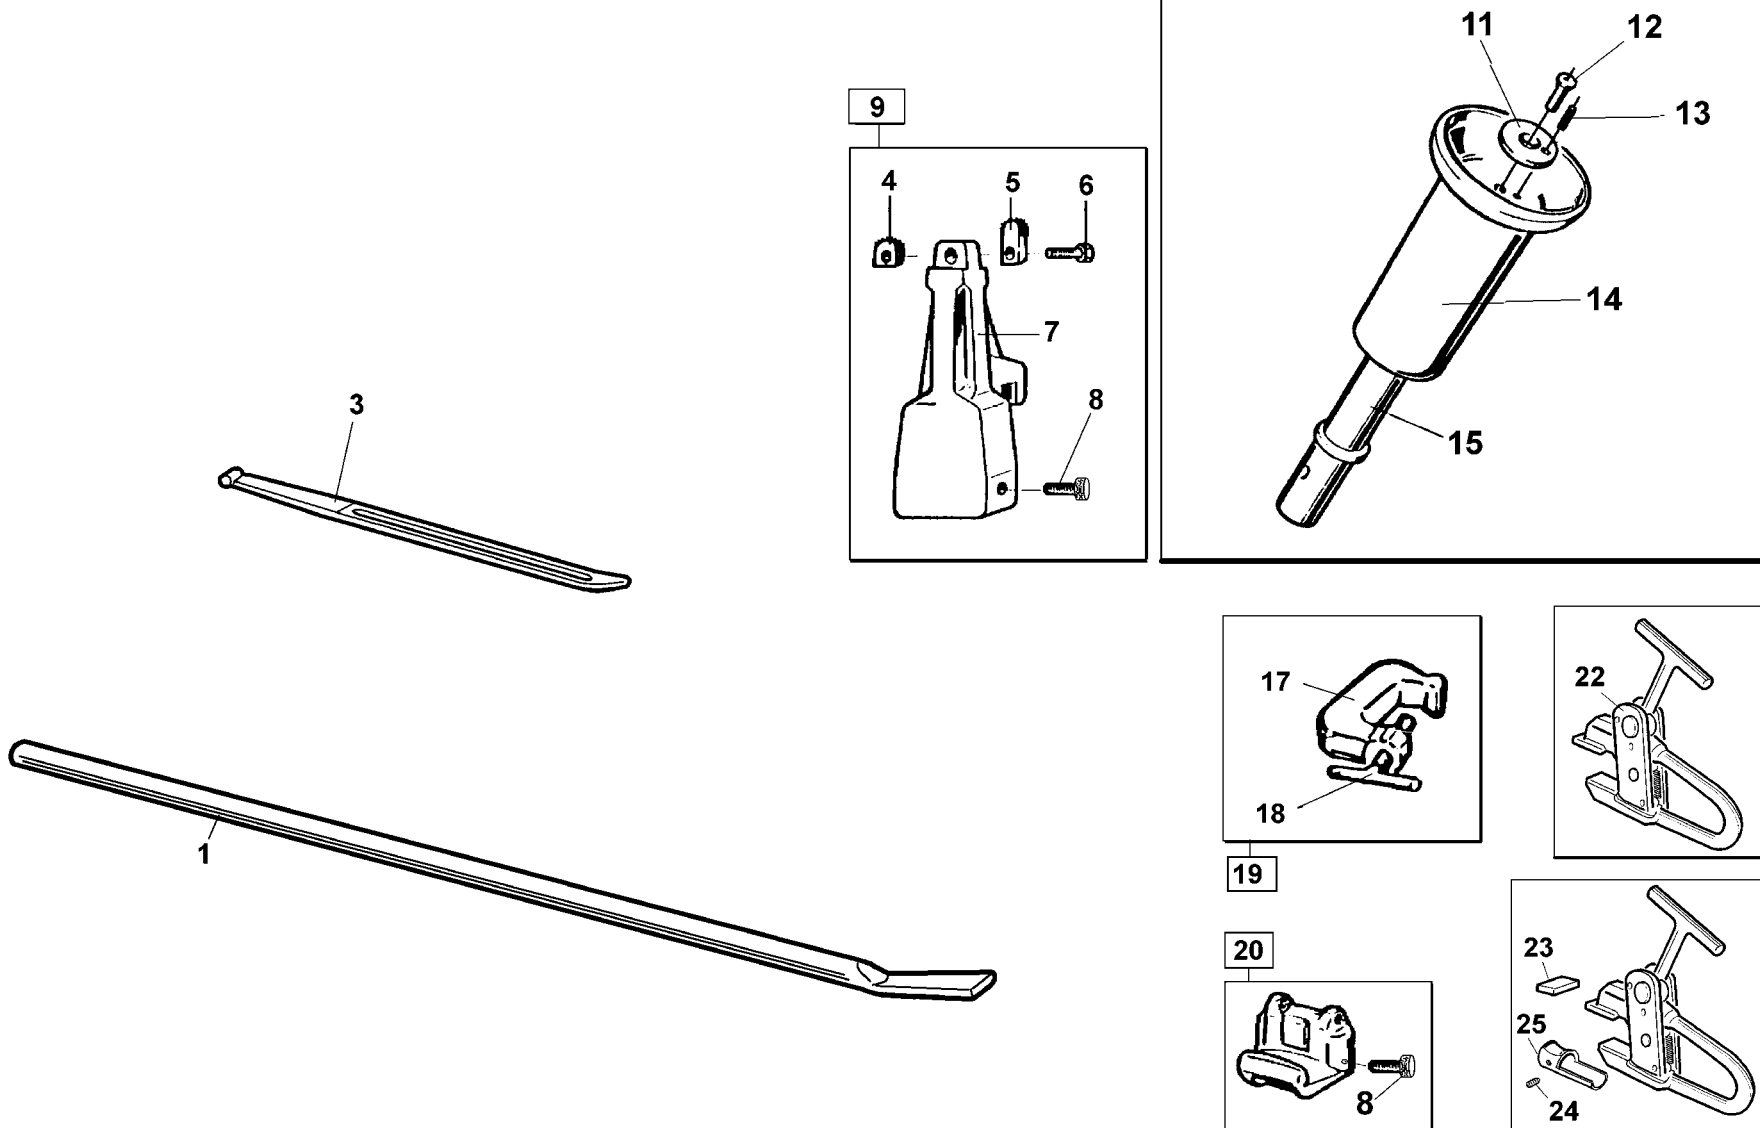

ACCESSOIRES & OPTIONS

TAV. 8.0

Ref	Code	Description
1	* 6601002	LONG BEAD LIFTING LEVER
3	*3001061	SHORT TYRE LEVER
4	*3001315	CLAMP
5	*3001313	CLAMP
6	*4399089	SCREW
7	*3001314	EXTENSION
8	*3001384	SCREW
9	*2001316	EXTENSION
11	*3001307	WASHER
12	*4399119	ELASTIC PIN D.6x10
13	*4399120	SCREW 10x20
14	*3001308	ROLLER
15	*3001309	SHAFT
17	*3001311	CLAMP
18	*3001310	SCREW
19	*2001312	CLAMP WITH SCREW
20	*2001302	CLAMP FOR ALLOY RIM
22	*2001059	PLIER
23	*3001304	SCREW ANCHOR
24	*4399121	SCREW 6x6
25	*3001303	LOWER COUPLING

* = Non Stock Items
Please, Contact Hennessy for Availability