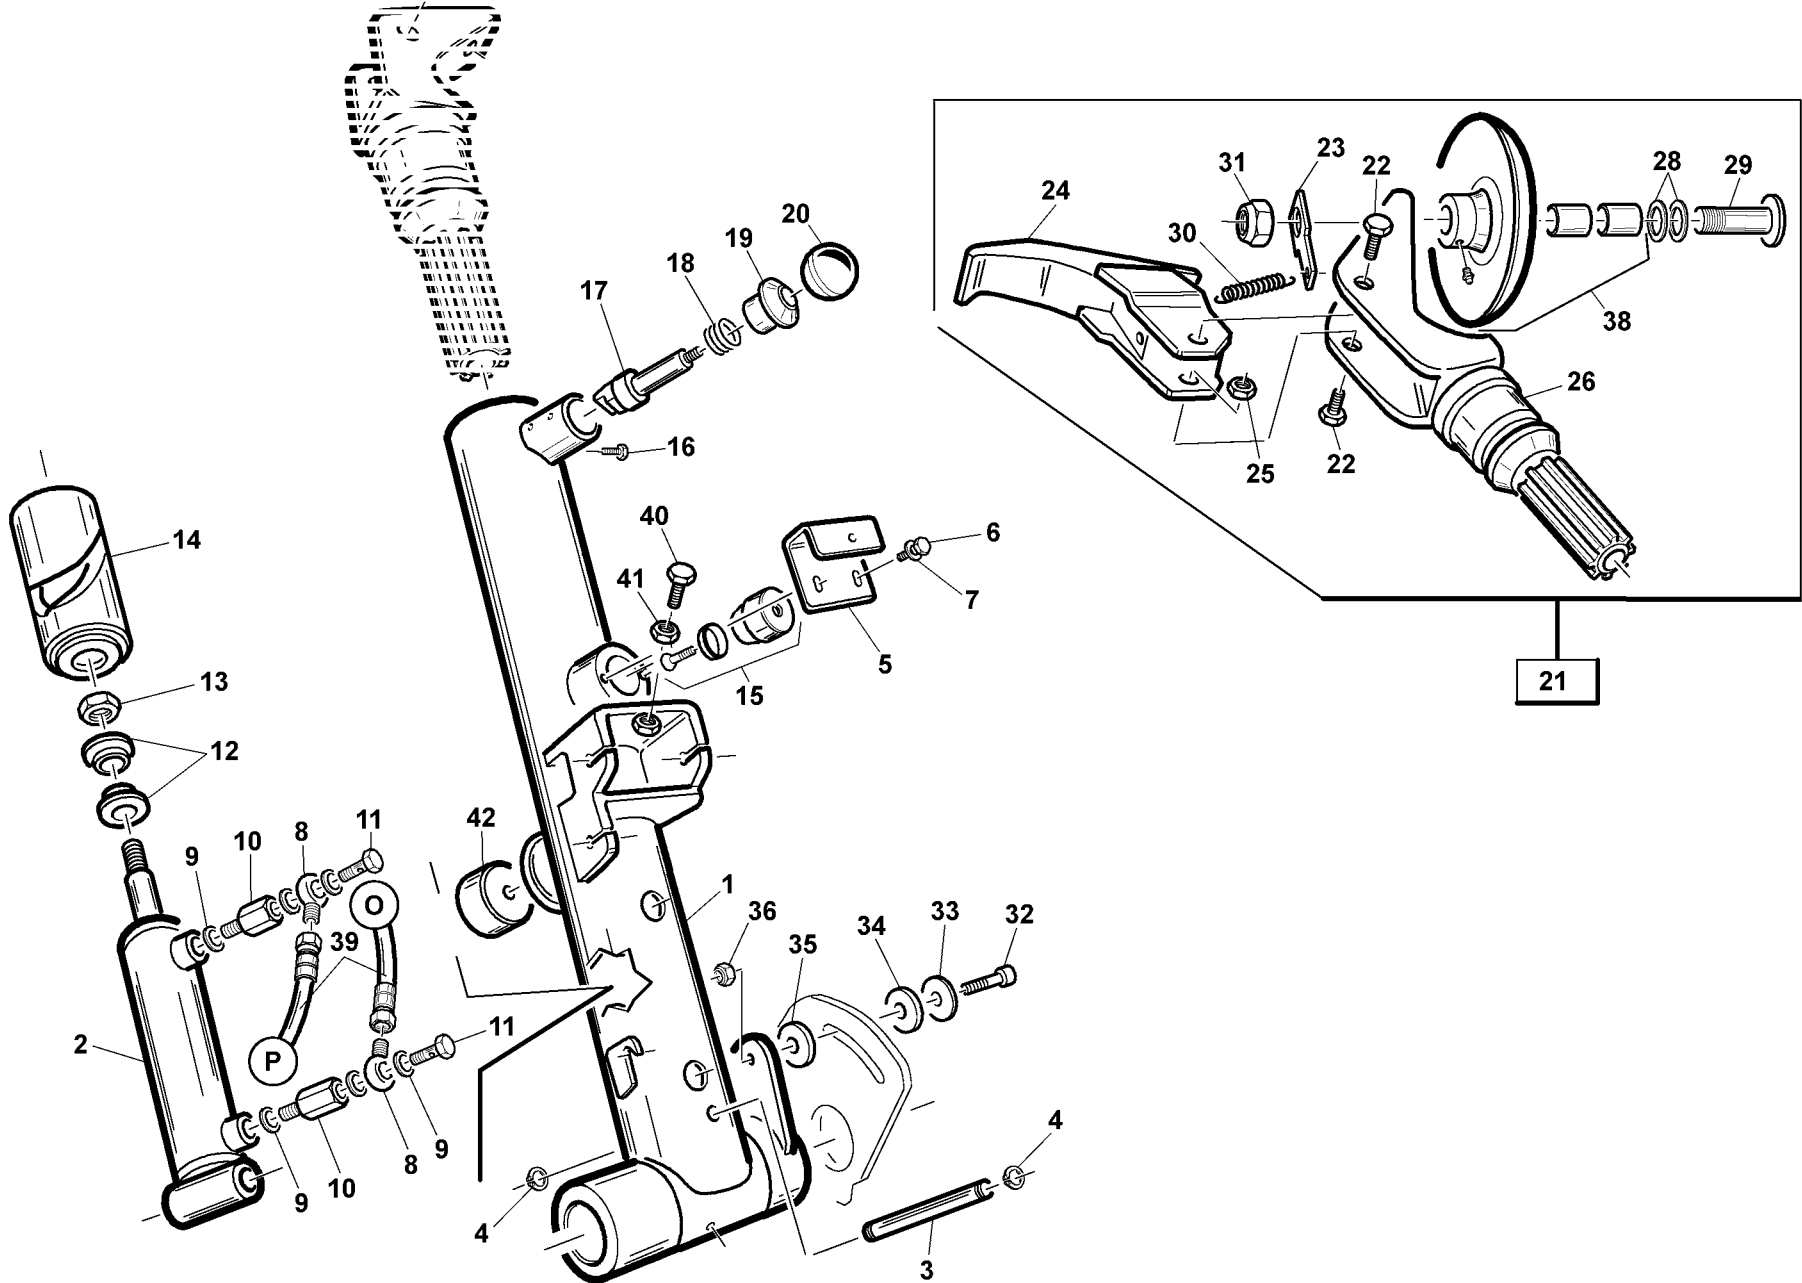

MOBILE TOOL

TAV. 7.0

Ref	Code	Description
1	*6617227	TOOL ARM
2	*6615073	CYLINDER
3	*3014369	ROT. CYLINDER PIN
4	*4398686	SEEGER RING D.16
5	*3017585	PLATE
6	*4399946	SCREW 8x16
7	*4399863	WASHER 8 (9x24x2)
8	*4197297	UNION 1/4"
9	*4399256	COPPER WASHER 1/4" D.13x19x1,5
10	*3017060	FERRULE M/F 1/4" H=16 h=8,5
11	*3015911	DRILLED BOLT 1/4" G L=22
12	*3014509	SPACER
13	*4399963	SELF-LOCKING NUT M16
14	*2114371	ROTATION HUB
15	*3014372	PIN
16	*4399229	SCREW 6x10
17	*3014373	PIN
18	*3000036	SPRING
19	*3014374	BUSH
20	*4295750	PLASTIC KNOB D.50 M12
21	*2014377	DOUBLE TOOL
22	*3010837	THREADED PIN
23	*3010841	SPRING CONNECTION
24	*2110835	LONG MOUNTING TOOL
25	*4399295	NUT M16
26	*2114736	SUPPORT
28	*4396915	RING 41x52Ex0,5 (3)
29	*3010831	PIN
30	3001266	SPRING D.18 L=72

* = Non Stock Items
Please, Contact Hennessy for Availability