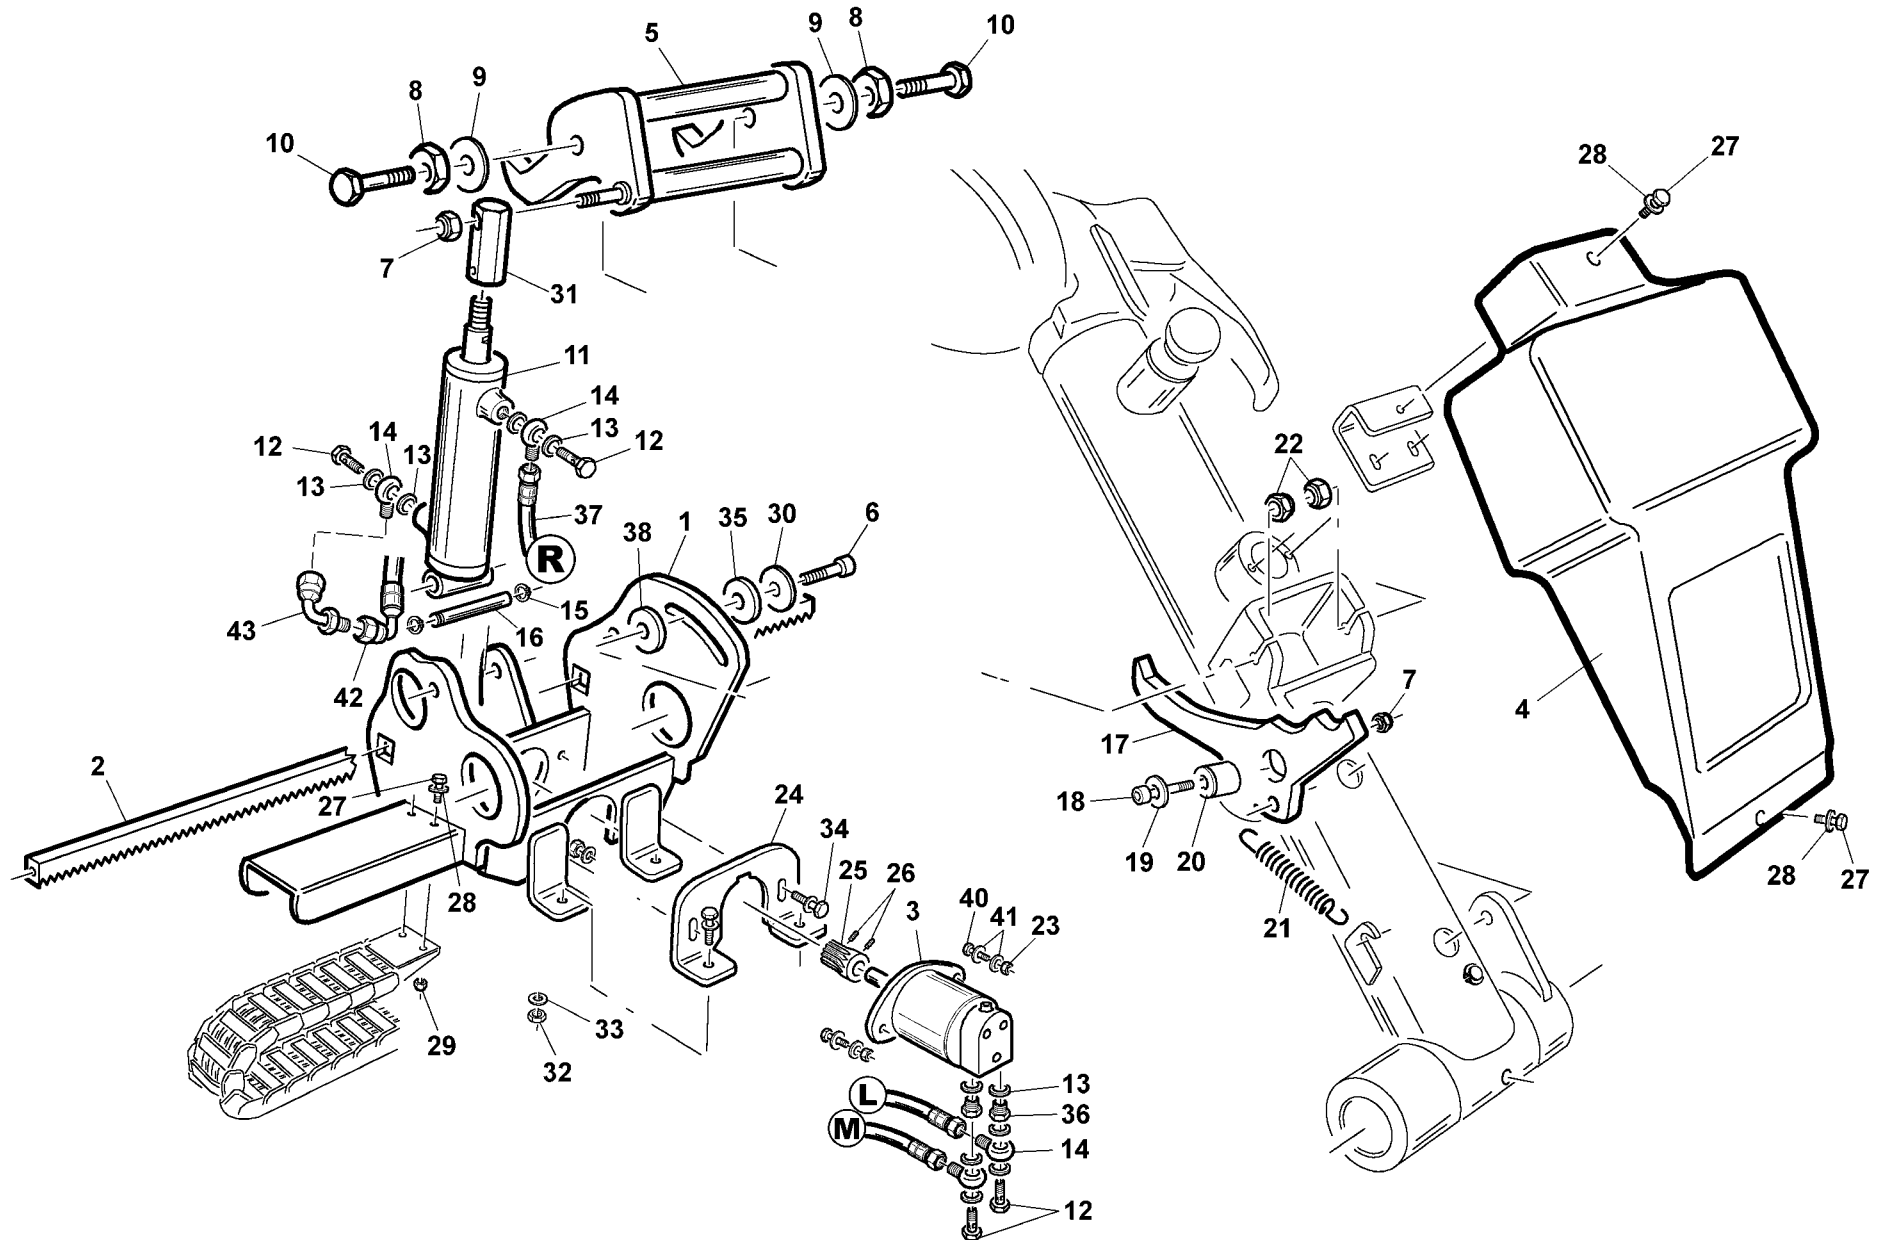

*** = Non Stock Items**
Please, Contact Hennessy for Availability

PEDAL CONTROL

TAV. 5.0

Ref	Code	Description
36	*2001300	CABLE
37	*4399222	SCREW M4x14
38	*4399860	SCREW 4x40
39	*4399124	SCREW 4x16
40	4599221	LEVER COMMUTATOR
41	4599129	MICROSWITCH
42	*4599128	PLATE
43	*4397734	SELF-TAPPING SCREW 2,9x12,7
44	4594961	SWITCH
45	2027617	CABLE
46	*2029024	PEDAL CONTROL UNIT
47	2001142	JOYSTICK W/COVER
48	*2018286	CONTROL UNIT COMPL. FRAME
49	*2018297	EMERGENCY STOP BUTTON
50	*3019103	HANDLE D.25 M10
51	*4399880	SCREW 10x40
52	*4398633	WASHER D.10 (10x18x2)

*** = Non Stock Items**
Please, Contact Hennessy for Availability

TOOL ARM SADDLE

TAV. 6.0

TOOL ARM SADDLE

TAV. 6.0

Ref Code	Description
1	*2117190 ARM TROLLEY
2	*3017146 RACKS 20x20 MOD.2 L=1085
3	*4194968 HYDR. MOTOR OM 50 C-S-F (OMM)
4	*3017520 ABS PANEL
5	*2118387 ARM HOOK
6	*4397941 SCREW 12x60
7	*4399865 SELF-LOCKING NUT M12
8	*3018950 CAM
9	*4394154 WASHER 18X30X3,8
10	*4397334 SCREW 18x65
11	*6617456 TOOL HOOKING CYLINDER
12	*4199249 DRILLED UNION BOLT 1/4"
13	*4399256 COPPER WASHER 1/4" D.13x19x1,5
14	*4197297 UNION 1/4"
15	*4398686 SEEGER RING D.16
16	*3017955 CYLINDER PIN D16 L85
17	*3018382 ARM LEVER
18	*4399955 SCREW 12x40
19	*4399981 WASHER 12 (13x24x2,5)
20	*3000117 BUSH
21	3000114 ARM SPRING
22	*4399316 SELF-LOCKING NUT 18x1,5 h=18
23	*4399976 NUT M8
24	*6617981 UPPER SUPPORT PLATE
25	*3017145 GEAR
26	*4394632 SCREW STEI 5x10 P.P.
27	*4399892 SCREW 6x20
28	*4399998 WASHER 6 (6,4x12x1,6)
29	*4399889 NUT M6
30	*3001067 WASHER
31	*3017588 CYLINDER SHAFT TOP END
32	*4399900 SELF-LOCKING NUT M8
33	*4399829 WASHER 8 (8,4x16x1,5)
34	*4399901 SCREW 8x30
35	*3016903 WASHER (12,5x50x5)
36	*4197186 HYDR. REDUCTION PIECE M3/8" F1/4"