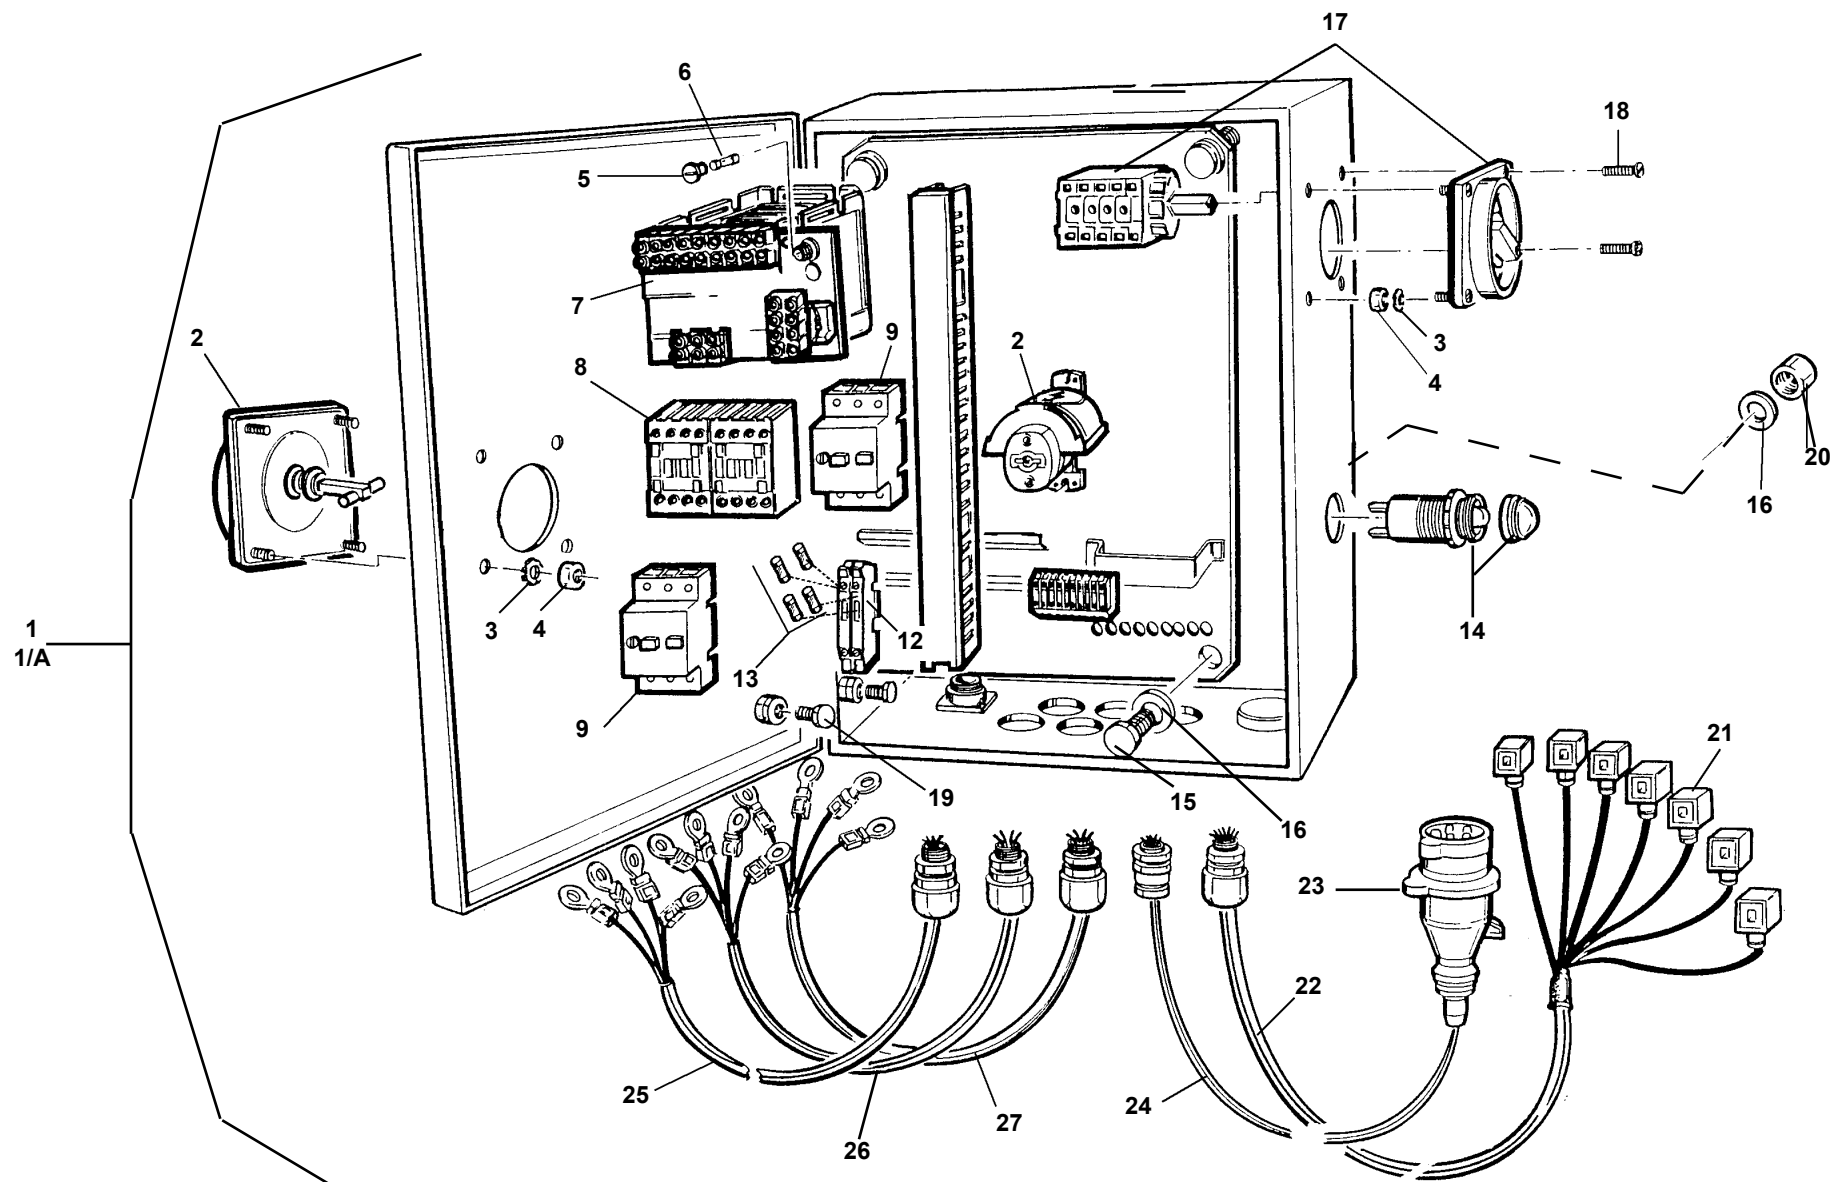

*** = Non Stock Items**
Please, Contact Hennessy for Availability

ELECTRIC PANEL

TAV. 4.0

ELECTRIC PANEL

TAV. 4.0

Ref	Code	Description
1	*2029951	ELECTR. UNIT 3PH 50HZ CE
1A	*2017539	ELECTR. UNIT 3PH 60HZ CE
2	*4599153	CONTROL UNIT SWITCH
3	*4399703	TOOTHED WASHER 4,3x8x0,5
4	*4399996	NUT M4 6S
5	*4599154	FUSE CAP
6	*4597707	FUSE 3,15A 5x20 F 250V.
7	*4599158	TRANSFORMER
8	*4599148	ELECTROMAGNETIC SWITCH
9	*4597932	MOTOR OVERLOAD CUTOOUT 10-16A
12	*4597985	FUSE-HOLDER
13	*4597984	FUSE 1 A 5x20 T 250V.
14	*4599160	PILOT LAMP
15	*4399305	SCREW M8x12 8.8
16	*4399829	WASHER 8 (8,4x16x1,5)
17	*4597897	POLE CHANGE SWITCH
18	*4399092	SCREW 4x12 4.8
19	*4399299	SCREW 6x30 8.8
20	*4399976	NUT M8
21	*4599166	CONNECTOR
22	*2001285	HARNESS
23	*4598058	ELECTRICAL PLUG 3PH 16A
24	*2000519	3 PHASE LEAD CABLE
25	*2001287	HARNESS
26	*2001286	HARNESS
27	*2001284	HARNESS

*** = Non Stock Items**
Please, Contact Hennessy for Availability

PEDAL CONTROL

TAV. 5.0

PEDAL CONTROL

TAV. 5.0

Ref	Code	Description
1	*4399996	NUT M4 6S
2	*4399703	TOOTHED WASHER 4,3x8x0,5
3	*4399229	SCREW 6x10 8.8
4	*3001135	SPACER
5	3007133	PEDAL CONTROL SPRING
6	*3001143	KEEP PLATE
7	*3001138	GASKET
8	*6600977	BOX CAP
9	*4399222	SCREW M4x14
10	*4399127	NUT M3 6S
11	*4399903	WASHER 4 (4,5x12x1,5)
12	*4299223	O-RING 13,94x2,62
13	*2401100	PEDAL
14	*4399954	SCREW M8x20 - 8.8
15	*4399829	WASHER 8 (8,4x16x1,5)
16	*3000961	STICKER
17	*4399122	TOOTHED WASHER 8,4x15x0,8
18	*4399976	NUT M8
19	*3001131	MICROSWITCH CONTROL LEVER
20	*4399998	WASHER 6 (6,4x12x1,6)
21	*4399090	SCREW M6x30 8.8
22	*2001301	HARNESS
23	2029185	HARNESS
24	*3001069	U-BOLT D.19
25	*4399905	SCREW M4x12 8.8
26	*4399995	SELF-TAPPING SCREW 3,5x13
27	*3001139	COVER
28	*3000962	STICKER
29	2001142	MANIPULATOR
30	*3001137	GUARD
31	4599129	MICROSWITCH
32	*4599128	PLATE
33	*4399123	SCREW 3x20
34	*3018175	PEDAL UNIT END COVER