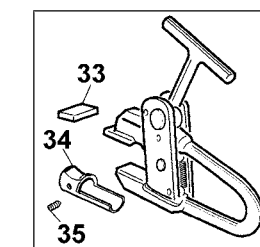

*** = Non Stock Items**
Please, Contact Hennessy for Availability

TOOL ARM SADDLE

TAV. 6.0

Ref	Code	Description
37	*3017574	3/16 PIPE TILTING ROTATION CYL.
38	3017586	NYLON WASHER
40	*4399935	SCREW 8X25
41	*4399865	SELF-LOCKING NUT M12
42	*3019100	3/16 PIPE TILTING ROTATION CYL.
43	*4198320	UNION M/F 1/4"
44	*3018128	SHOCK ABSORBER CAP D.60 H.40
45	*6618943	TOOL ARM
46	*3001028	CONNECTING ROD
47	*3001030	LEVER
48	*4399321	ELASTIC PIN D.10x20
49	3001040	SPRING
50	*3001029	SLIDING BOLT
51	*4399323	SPRING PIN
52	*4398030	SCREW 10x50
53	*4395669	WASHER 10 (11x40x2,5)
54	*4399967	NUT M10
55	*4399971	SELF-LOCKING NUT M10

*** = Non Stock Items**
Please, Contact Hennessy for Availability

ACCESSORIES & OPTIONS

TAV. 7.0

10

9

31

ACCESSORIES & OPTIONS

TAV. 7.0

- 1 *6601002 LONG BEAD LIFTING LEVER
- 3 *3001061 SHORT TYRE LEVER
- 4 *3001315 CLAMP
- 5 *3001313 CLAMP
- 6 *4399089 SCREW
- 7 *3001314 EXTENSION
- 8 *3001384 SCREW
- 9 *2001316 EXTENSION
- 10 *2010853 DOUBLE HEAD TOOL GR.
- 11 *2110832 SUPPORT
- 13 *3010831 PIN
- 14 *4396915 RING 41x52Ex0,5 (3)
- 15 *2019101 BEAD BREAKING DISK
- 17 *4396916 SELF-LOCKING NUT 27x3
- 18 *4399295 NUT
- 19 *2110835 LONG TOOL
- 20 *3010841 SPRING CONNECTION
- 21 3001266 SPRING
- 22 *3010837 PIN
- 24 *3010654 WASHER
- 25 *4399119 SPRING PIN
- 26 *4399120 SCREW TSPEI M10x20 10.9
- 27 *3001308 ROLLER
- 28 *3001309 SHAFT
- 29 *3001311 CLAMP
- 30 *3001310 SCREW
- 31 *2001312 CLAMP WITH SCREW
- 32 *2001059 PLIER
- 33 *3001304 BLOCK
- 34 *3001303 LOWER COUPLING
- 35 *4399121 SCREW 6x6
- 37 *2001302 CLAMP FOR ALLOY RIM
- 38 *4399974 STEEL SHIM 20,5x28x0,5
- 39 *4399812 STEEL SHIM 25x35x0,3