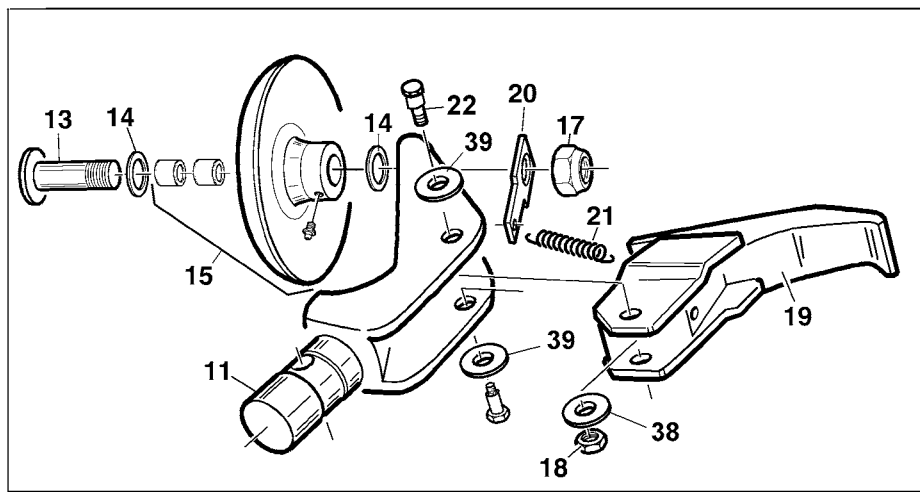

ACCESSORIES & OPTIONS

TAV. 7.0

10