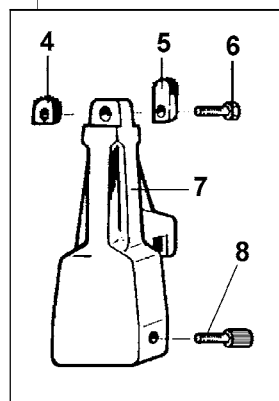

*** = Non Stock Items**
Please, Contact Hennessy for Availability

TOOL ARM SADDLE

TAV. 6.0

TOOL ARM SADDLE

TAV. 6.0

Ref Code	Description
1	*2117190 ARM TROLLEY
2	*3017146 RACKS 20x20 MOD.2 L=1085
3	*4194968 HYDR. MOTOR OM 50 C-S-F (OMM)
4	*3019023 ABS PANEL
5	*2118387 ARM HOOK
6	*4397941 SCREW 12x60
7	*4399865 SELF-LOCKING NUT M12
8	*3018950 CAM
9	*4394154 WASHER 18X30X3,8
10	*4397334 SCREW 18x65
11	*6617456 TOOL HOOKING CYLINDER
12	*4199249 DRILLED UNION BOLT 1/4"
13	*4399256 COPPER WASHER 1/4" D.13x19x1,5
14	*4197297 UNION 1/4"
15	*4398686 SEEGER RING D.16
16	*3017955 CYLINDER PIN D16 L85
17	*3017587 ARM LEVER
18	*4399955 SCREW 12x40
19	*4399981 WASHER 12 (13x24x2,5)
20	*3000117 BUSH
21	3000114 ARM SPRING
22	*4399316 SELF-LOCKING NUT 18x1,5 h=18
23	*4399976 NUT M8
24	*6617981 UPPER SUPPORT PLATE
25	*3017145 GEAR
26	*4394632 SCREW STEI 5x10 P.P.
27	*4399892 SCREW 6x20
28	*4399998 WASHER 6 (6,4x12x1,6)
29	*4399889 NUT M6
30	*3001067 WASHER
31	*3017588 CYLINDER SHAFT TOP END
32	*4399900 SELF-LOCKING NUT M8
33	*4399829 WASHER 8 (8,4x16x1,5)
34	*4399901 SCREW 8x30
35	3016903 WASHER (12,5x50x5)
36	*4197186 HYDR. REDUCTION PIECE M3/8" F1/4"

*** = Non Stock Items**
Please, Contact Hennessy for Availability

TOOL ARM SADDLE

TAV. 6.0

Ref	Code	Description
37	*3017574	3/16 PIPE TILTING ROTATION CYL.
38	3017586	NYLON WASHER
40	*4399935	SCREW 8X25
41	*4399865	SELF-LOCKING NUT M12
42	*3019100	3/16 PIPE TILTING ROTATION CYL.
43	*4198320	UNION M/F 1/4"
44	*3018128	SHOCK ABSORBER CAP D.60 H.40
45	*6618943	TOOL ARM
46	*3001028	CONNECTING ROD
47	*3001030	LEVER
48	*4399321	ELASTIC PIN D.10x20
49	3001040	SPRING
50	*3001029	SLIDING BOLT
51	*4399323	SPRING PIN
52	*4398030	SCREW 10x50
53	*4395669	WASHER 10 (11x40x2,5)
54	*4399967	NUT M10
55	*4399971	SELF-LOCKING NUT M10

*** = Non Stock Items**
Please, Contact Hennessy for Availability

ACCESSORIES & OPTIONS

TAV. 7.0

10

9

31

ACCESSORIES & OPTIONS

TAV. 7.0