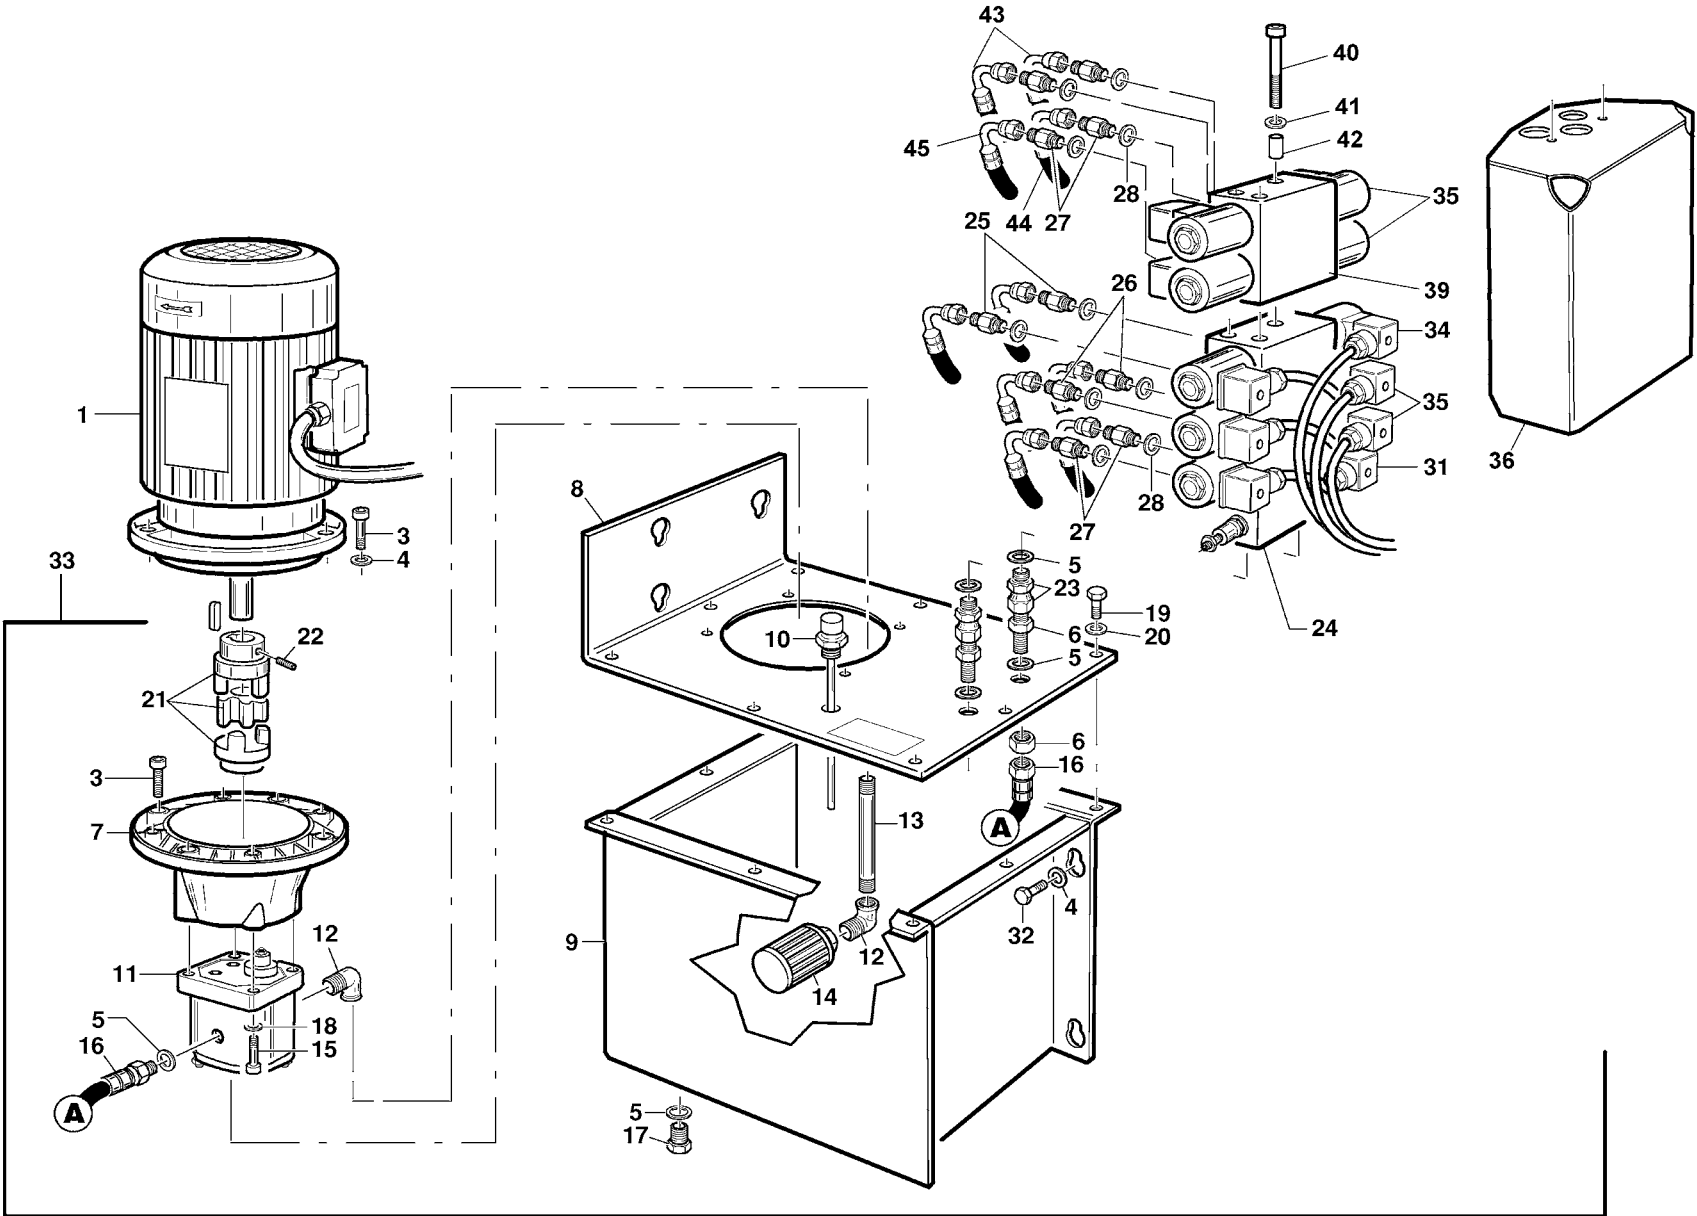

POWER UNIT

POWER UNIT

TAV. 3.0

1	*4594305	MOTOR 3PH 200-240/345-415V 50/60HZ
3	*4399956	SCREW 10x25 12.9
4	*4399378	WASHER D.10 (10,5x21x2)
5	*4198598	COPPER WASHER 3/8" 17x23x1,5
6	*4197600	UNION 3/8"
7	*4197872	FLANGE GR.80 D.200 HL5L
8	*6609758	TANK COVER
9	*6609757	TANK
10	*3010652	OIL LEVEL PLUG
11	*4197254	PUMP GR.1 4 LT.
12	*4197240	UNION 90° MF 3/8"
13	*4197239	UNION 3/8" F L100
14	*4197241	OIL FILTER
15	*4399299	SCREW 6x30 8.8
16	*3009760	HOSE 3/8" L=370
17	*4196747	CAP 3/8"
18	*4399998	WASHER 6 (6,4x12x1,6)
19	*4399305	SCREW M8x12 8.8
20	*4399829	WASHER 8 (8,4x16x1,5)
21	*4197873	FLEXIBLE COUPLING
22	*4399121	SCREW 6x6
23	*4197621	O-RING 45° FF 3/8"
24	2012881	MULTIPLE BASE + SOLENOID VALVE
25	*3004989	NIPPLE MM 1/4" H.18mm.
26	*3001372	NIPPLE 1/4" H.12mm.
27	*4199257	NIPPLE MM.1/4" H=7,5 mm.
28	*4399256	WASHER 1/4" D.13x19x1,5
31	4197106	RELIEF SIMPLE SOLENOID VALVE
32	*4399953	SCREW M10x16 8.8
33	*2009727	HYDRAULIC UNIT

* = Non Stock Items
Please, Contact Hennessy for Availability