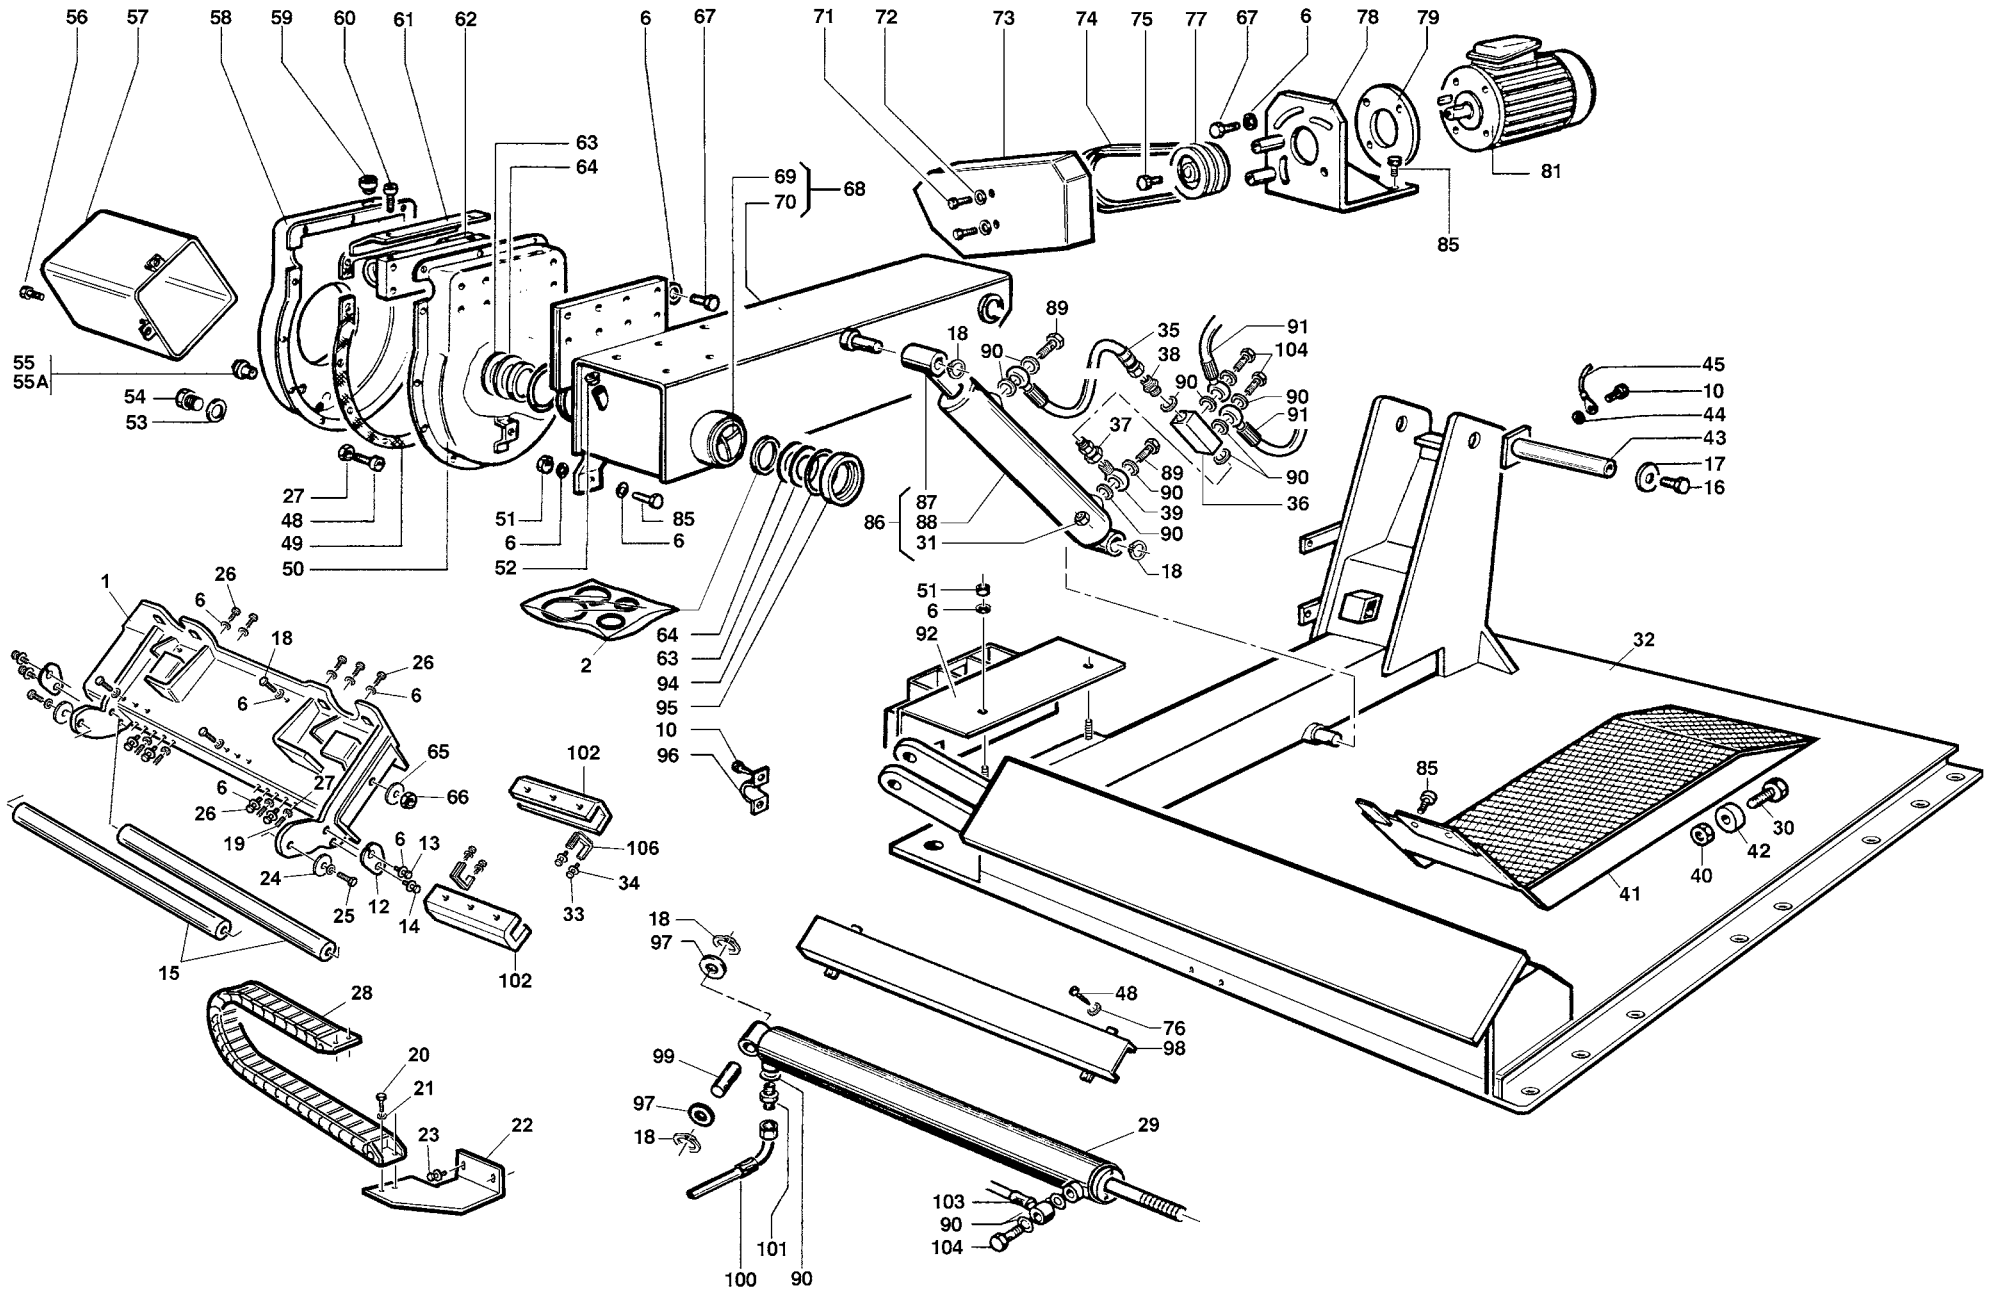

COATS®

ORIGINAL SPARE PARTS

CHD-9043

85010080/00
Revision 10/08

FRAME

TAV. 1.0

FRAME

TAV. 1.0

*** = Non Stock Items**
Please, Contact Hennessy for Availability

SELF-CENTERING CHUCK

TAV. 2.0

SELF-CENTERING CHUCK

TAV. 2.0

Ref	Code	Description
1	*4399953	SCREW M10x16 8.8
2	*3001068	WASHER D.10,5x40x5
3	*3001052	DRIVEN PULLEY
4	*2001046	PIN
5	*3001372	NIPPLE 1/4" H.12mm.
6	*4399256	WASHER 1/4" D.13x19x1,5
7	4299241	O-RING 23,40x3,53
8	*2001241	PIN
9	*2016554	ROTATING UNION
10	*3009763	HOSE 1/4" L=400 ROTATING UNION
11	*3010138	CHUCK CYLINDER HOSE
12	*4399305	SCREW M8x12 8.8
13	*4399947	WASHER 8 (9x32x4)
14	*4399299	SCREW 6x30 8.8
15	*3004989	NIPPLE MM 1/4" H.18mm.
16	*4199257	NIPPLE MM.1/4" H=7,5 mm.
17	*4199249	1/4" UNION NUT
18	*4197164	ROTATING UNION M/F 1/4"
19	*3001063	HOSE
20	*4397145	SCREW 10x70 8.8
21	*4399969	NUT M10
22	*2100996	CYLINDER D.140
23	*2001048	CYLINDER FLANGE D.140
24	4299173	GROMMET
25	*4299172	GUIDE RING
26	4299171	O-RING 132,94x3,53
27	4299170	O-RING 183,52x5,34
28	*3008801	CYLINDER GUIDE COVER D.140
29	*2108802	WHEEL LOCKING PLATE
30	*4197232	1/4" UNION NUT
31	*2001281	CYLINDER D.140
32	*4399100	SPLIT PIN D.3,2x30
33	*4399294	NUT M27x2
34	*2001045	PISTON