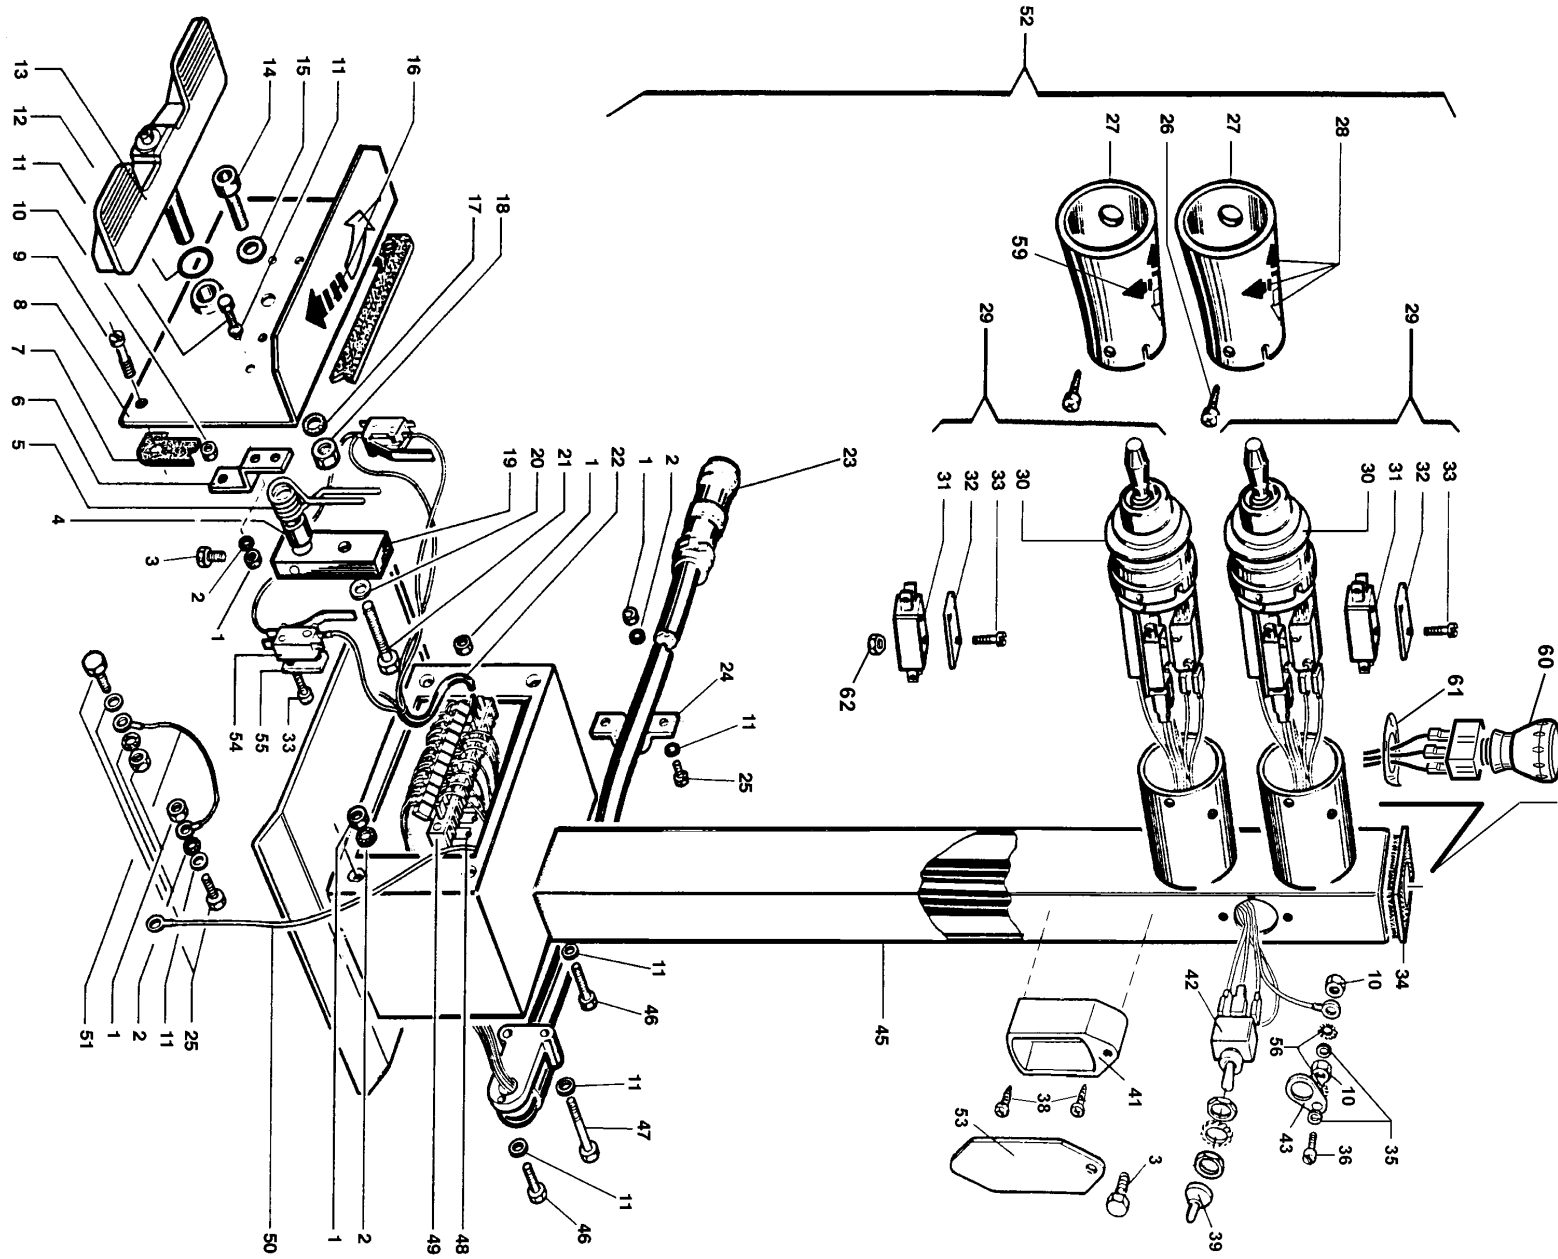

*** = Non Stock Items**
Please, Contact Hennessy for Availability

ELECTRIC PANEL

TAV. 4.0

ELECTRIC PANEL

TAV. 4.0

Ref	Code	Description
1	*2029951	ELECTR. UNIT 3PH 50HZ CE
1A	*2017539	ELECTR. UNIT 3PH 60HZ CE
2	*4599153	CONTROL UNIT SWITCH
3	*4399703	TOOTHED WASHER 4,3x8x0,5
4	*4399996	NUT M4 6S
5	*4599154	FUSE CAP
6	*4597707	FUSE 3,15A 5x20 F 250V.
7	*4599158	TRANSFORMER
8	*4599148	ELECTROMAGNETIC SWITCH
9	*4597932	MOTOR OVERLOAD CUTOOUT 10-16A
12	*4597985	FUSE-HOLDER
13	*4597984	FUSE 1 A 5x20 T 250V.
14	*4599160	PILOT LAMP
15	*4399305	SCREW M8x12 8.8
16	*4399829	WASHER 8 (8,4x16x1,5)
17	*4597897	POLE CHANGE SWITCH
18	*4399092	SCREW 4x12 4.8
19	*4399299	SCREW 6x30 8.8
20	*4399976	NUT M8
21	*4599166	CONNECTOR
22	*2001285	HARNESS
23	*4598058	ELECTRICAL PLUG 3PH 16A
24	*2000519	3 PHASE LEAD CABLE
25	*2001287	HARNESS
26	*2001286	HARNESS
27	*2001284	HARNESS

*** = Non Stock Items**
Please, Contact Hennessy for Availability

PEDAL CONTROL

TAV. 5.0

PEDAL CONTROL

TAV. 5.0

Ref	Code	Description
1	*4399996	NUT M4 6S
2	*4399703	TOOTHED WASHER 4,3x8x0,5
3	*4399229	SCREW 6x10 8.8
4	*3001135	SPACER
5	3007133	PEDAL CONTROL SPRING
6	*3001143	KEEP PLATE
7	*3001138	GASKET
8	*6600977	BOX CAP
9	*4399222	SCREW M4x14
10	*4399127	NUT M3 6S
11	*4399903	WASHER 4 (4,5x12x1,5)
12	*4299223	O-RING 13,94x2,62
13	*2401100	PEDAL
14	*4399954	SCREW M8x20 - 8.8
15	*4399829	WASHER 8 (8,4x16x1,5)
16	*3000961	STICKER
17	*4399122	TOOTHED WASHER 8,4x15x0,8
18	*4399976	NUT M8
19	*3001131	MICROSWITCH CONTROL LEVER
20	*4399998	WASHER 6 (6,4x12x1,6)
21	*4399090	SCREW M6x30 8.8
22	*2001301	HARNESS
23	2029185	HARNESS
24	*3001069	U-BOLT D.19
25	*4399905	SCREW M4x12 8.8
26	*4399995	SELF-TAPPING SCREW 3,5x13
27	*3001139	COVER
28	*3000962	STICKER
29	2001142	MANIPULATOR
30	*3001137	GUARD
31	4599129	MICROSWITCH
32	*4599128	PLATE
33	*4399123	SCREW 3x20
34	*3018175	PEDAL UNIT END COVER