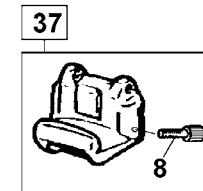

*** = Non Stock Items**
Please, Contact Hennessy for Availability

TOOL ARM SADDLE

TAV. 6.0

Ref	Code	Description
37	*3017574	3/16 PIPE TILTING ROTATION CYL.
38	3017586	NYLON WASHER
40	*4399935	SCREW 8X25
41	*4399865	SELF-LOCKING NUT M12
42	*3019100	3/16 PIPE TILTING ROTATION CYL.
43	*4198320	UNION M/F 1/4"
44	*3018128	SHOCK ABSORBER CAP D.60 H.40
45	*6618943	TOOL ARM
46	*3001028	CONNECTING ROD
47	*3001030	LEVER
48	*4399321	ELASTIC PIN D.10x20
49	3001040	SPRING
50	*3001029	SLIDING BOLT
51	*4399323	SPRING PIN
52	*4398030	SCREW 10x50
53	*4395669	WASHER 10 (11x40x2,5)
54	*4399967	NUT M10
55	*4399971	SELF-LOCKING NUT M10

*** = Non Stock Items**
Please, Contact Hennessy for Availability

ACCESSORIES & OPTIONS

TAV. 7.0

10

9

31

ACCESSORIES & OPTIONS

TAV. 7.0