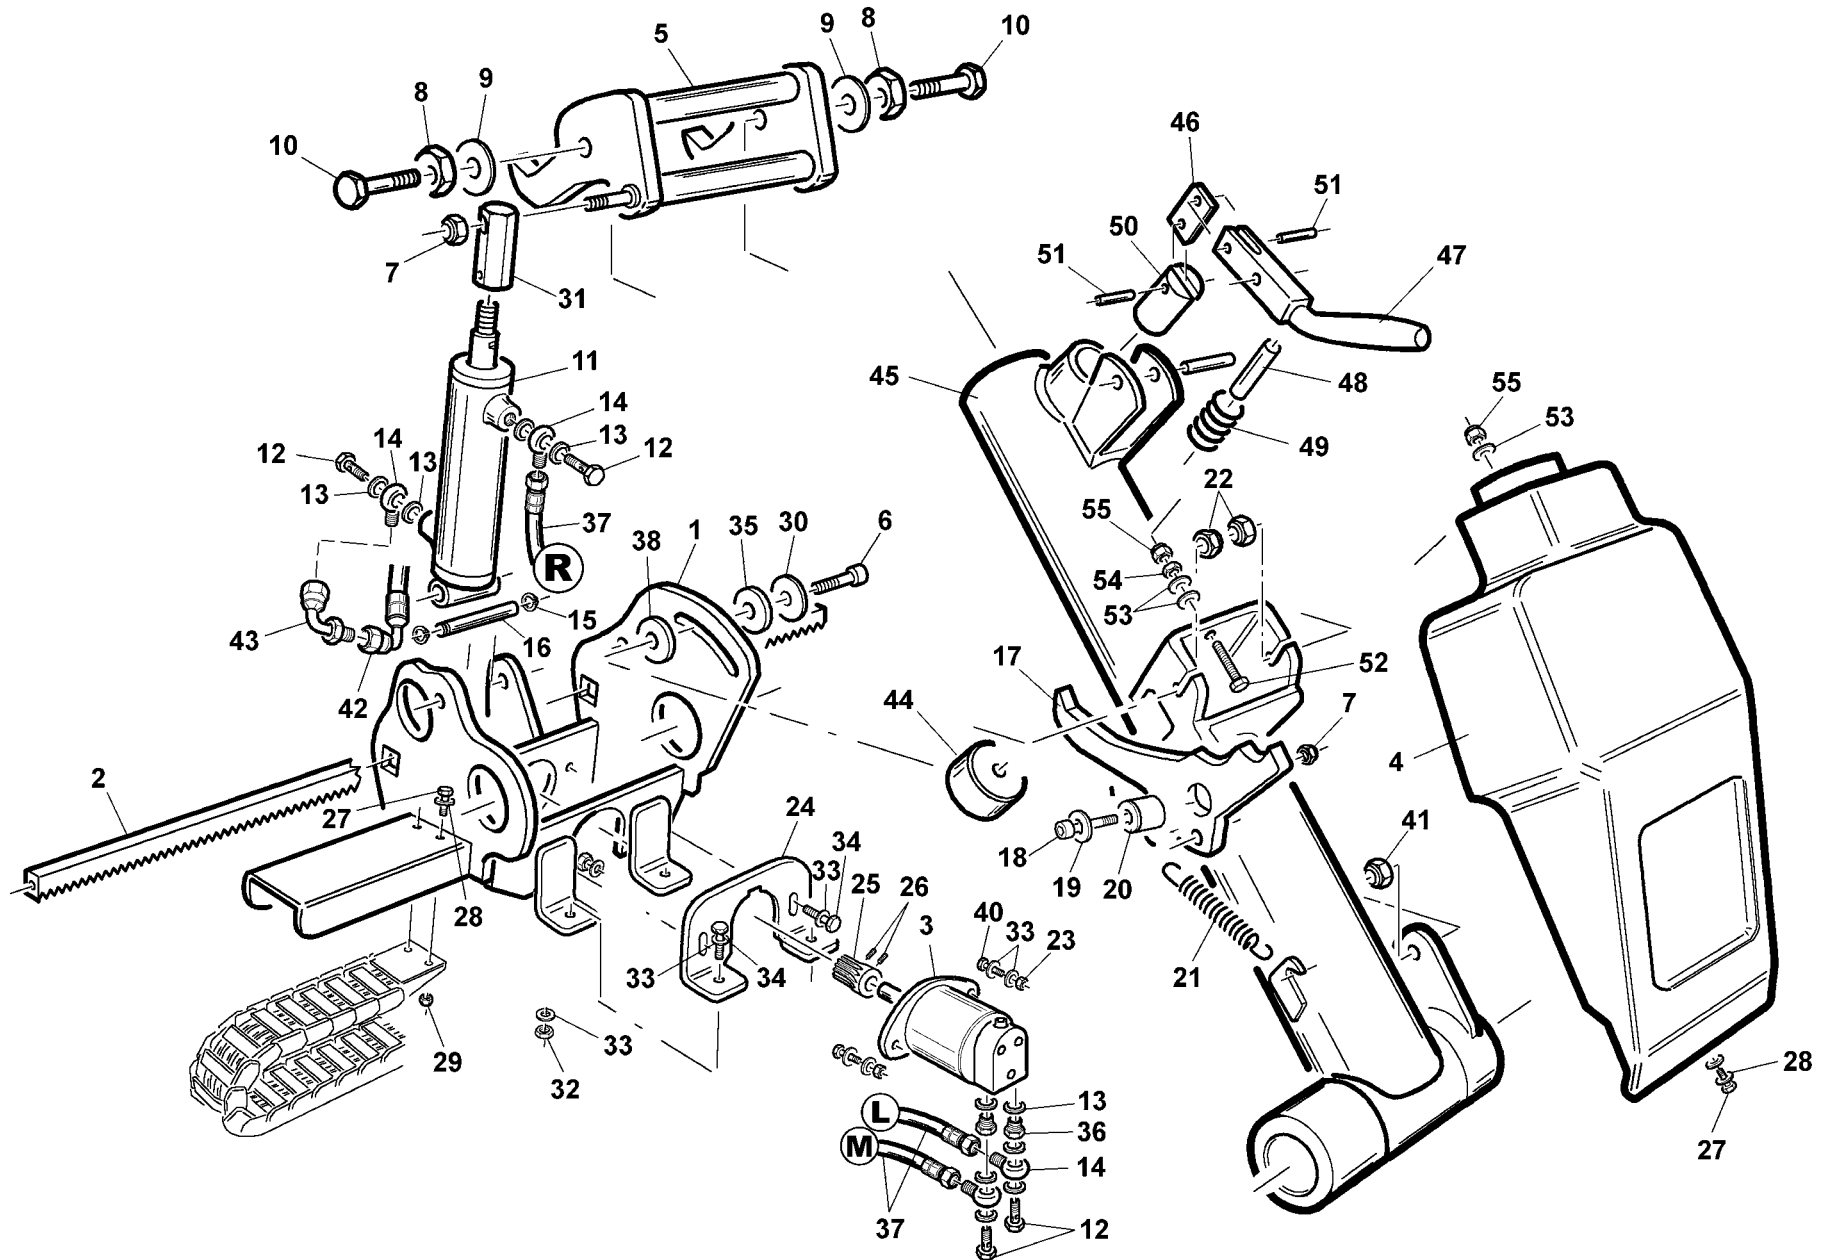

TOOL ARM SADDLE

TAV. 6.0

TOOL ARM SADDLE

TAV. 6.0

Ref Code	Description
1	*2117190 ARM TROLLEY
2	*3017146 RACKS 20x20 MOD.2 L=1085
3	*4194968 HYDR. MOTOR OM 50 C-S-F (OMM)
4	*3019023 ABS PANEL
5	*2118387 ARM HOOK
6	*4397941 SCREW 12x60
7	*4399865 SELF-LOCKING NUT M12
8	*3018950 CAM
9	*4394154 WASHER 18X30X3,8
10	*4397334 SCREW 18x65
11	*6617456 TOOL HOOKING CYLINDER
12	*4199249 DRILLED UNION BOLT 1/4"
13	*4399256 COPPER WASHER 1/4" D.13x19x1,5
14	*4197297 UNION 1/4"
15	*4398686 SEEGER RING D.16
16	*3017955 CYLINDER PIN D16 L85
17	*3017587 ARM LEVER
18	*4399955 SCREW 12x40
19	*4399981 WASHER 12 (13x24x2,5)
20	*3000117 BUSH
21	3000114 ARM SPRING
22	*4399316 SELF-LOCKING NUT 18x1,5 h=18
23	*4399976 NUT M8
24	*6617981 UPPER SUPPORT PLATE
25	*3017145 GEAR
26	*4394632 SCREW STEI 5x10 P.P.
27	*4399892 SCREW 6x20
28	*4399998 WASHER 6 (6,4x12x1,6)
29	*4399889 NUT M6
30	*3001067 WASHER
31	*3017588 CYLINDER SHAFT TOP END
32	*4399900 SELF-LOCKING NUT M8
33	*4399829 WASHER 8 (8,4x16x1,5)
34	*4399901 SCREW 8x30
35	3016903 WASHER (12,5x50x5)
36	*4197186 HYDR. REDUCTION PIECE M3/8" F1/4"

* = Non Stock Items
Please, Contact Hennessy for Availability