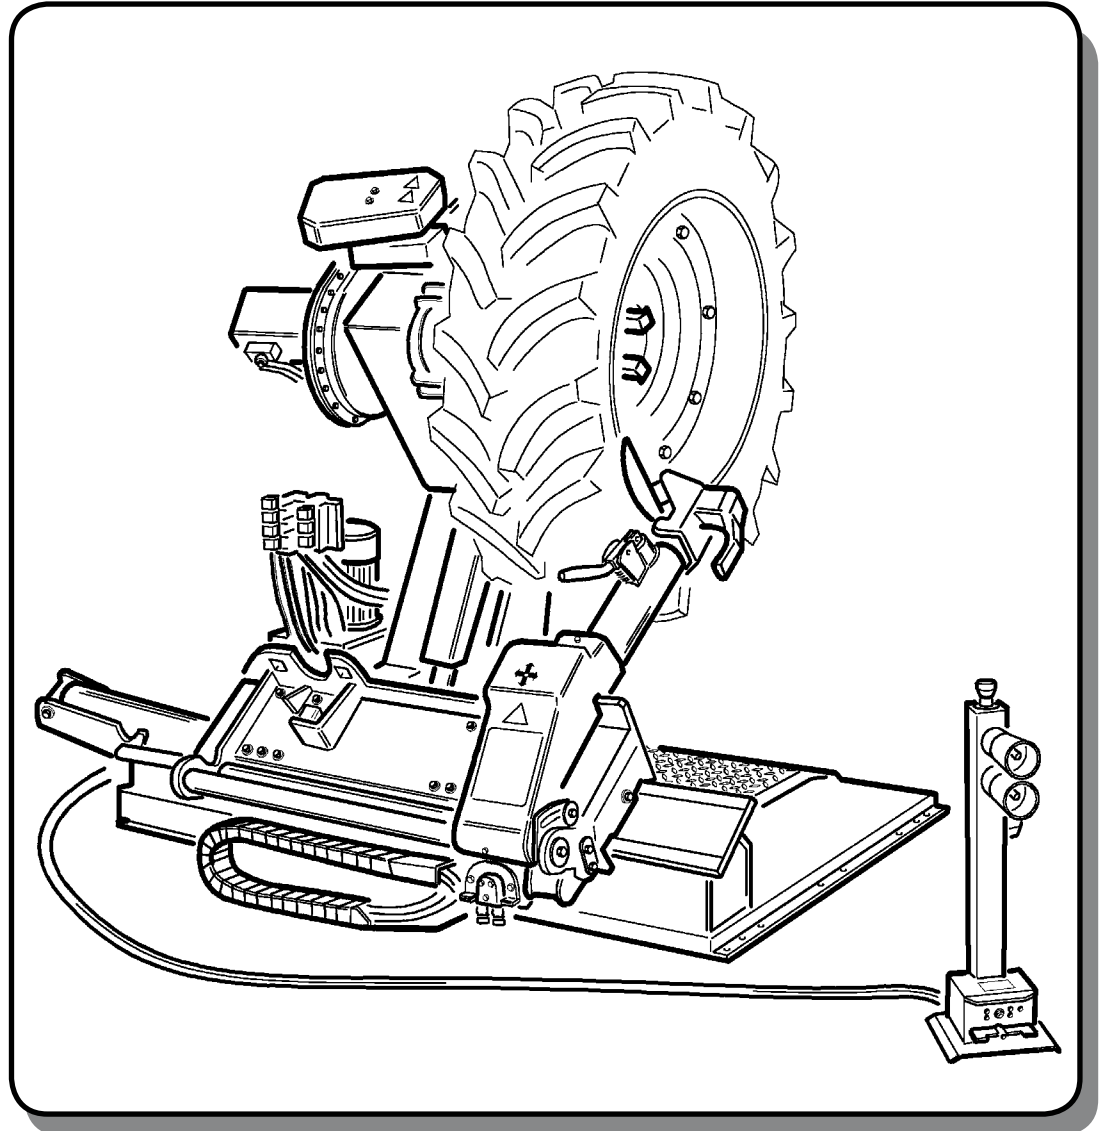

COATS®

ORIGINAL SPARE PARTS

CHD-9043

85010080/00
Revision 10/08

FRAME

TAV. 1.0

FRAME

TAV. 1.0

Ref	Codart	Description
1	*2118894	SADDLE
2	*2019219	CHUCK SEALINGS KIT CHD 9041/43
5	*4399953	SCREW M10x16 8.8
6	*4399378	WASHER D.10 (10,5x21x2)
7	*6601074	CYLINDER COVER
8	*4299307	SCRAPER
9	*3001062	PLATE
10	*4398273	SELF-TAPPING SCREW 5,5x19
11	*4299252	CARRIAGE TERMINAL UNIT
12	*3017499	FASTENING PLATE
13	*4399302	SCREW 14x30
14	*4399228	SCREW 10x25
15	*3017600	SHAFT D.50
16	*4399302	SCREW 14x30 8.8
17	*3001067	WASHER
18	*4399972	SCREW 10x90
19	*4398826	SCREW 10x20
20	*4399229	SCREW 6x10
21	*4398848	RASHER 6 (6,6x18x1,5)
22	*6617516	CHAIN SUPPORT
23	*4399946	SCREW 8x16
24	*3001067	WASHER
25	*4399302	SCREW 14x30
26	*4399786	SCREW M10x30 8.8
27	*4399967	NUT M10
28	*4296877	CHAIN
29	*6601006	LONG CYLINDER
30	*4399945	VIS M16x100 8.8
31	*4396846	SELF-LOCKING NUT 20X1,5
32	*2118942	FRAME S/551
33	*4397671	SELF-TAPPING SCREW 4,2x13
34	*4399903	WASHER 4 (4,5x12x1,5)
35	*3011381	HYDR. HOSE 1/4" L=320
36	4197238	HYDRAULIC STOP VALVE
37	*4197164	ROTATING UNION M/F 1/4"
38	*4199257	NIPPLE MM.1/4" H=7,5 mm.
39	*4197297	UNION 1/4" - 1/4" BSP