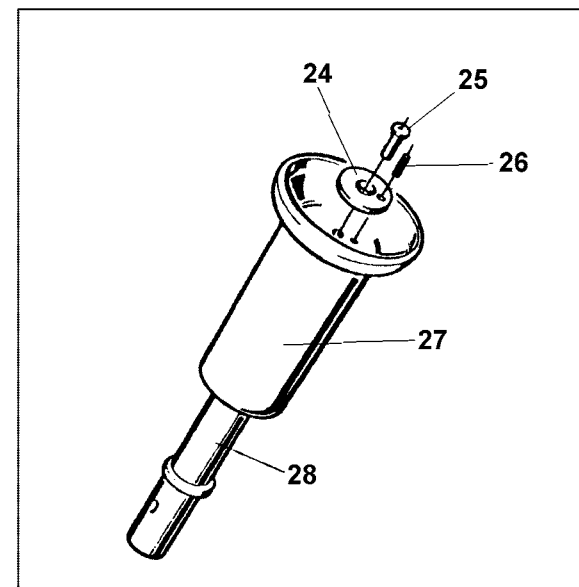

ACCESSORIES & OPTIONS

TAV. 7.0

10

9

31