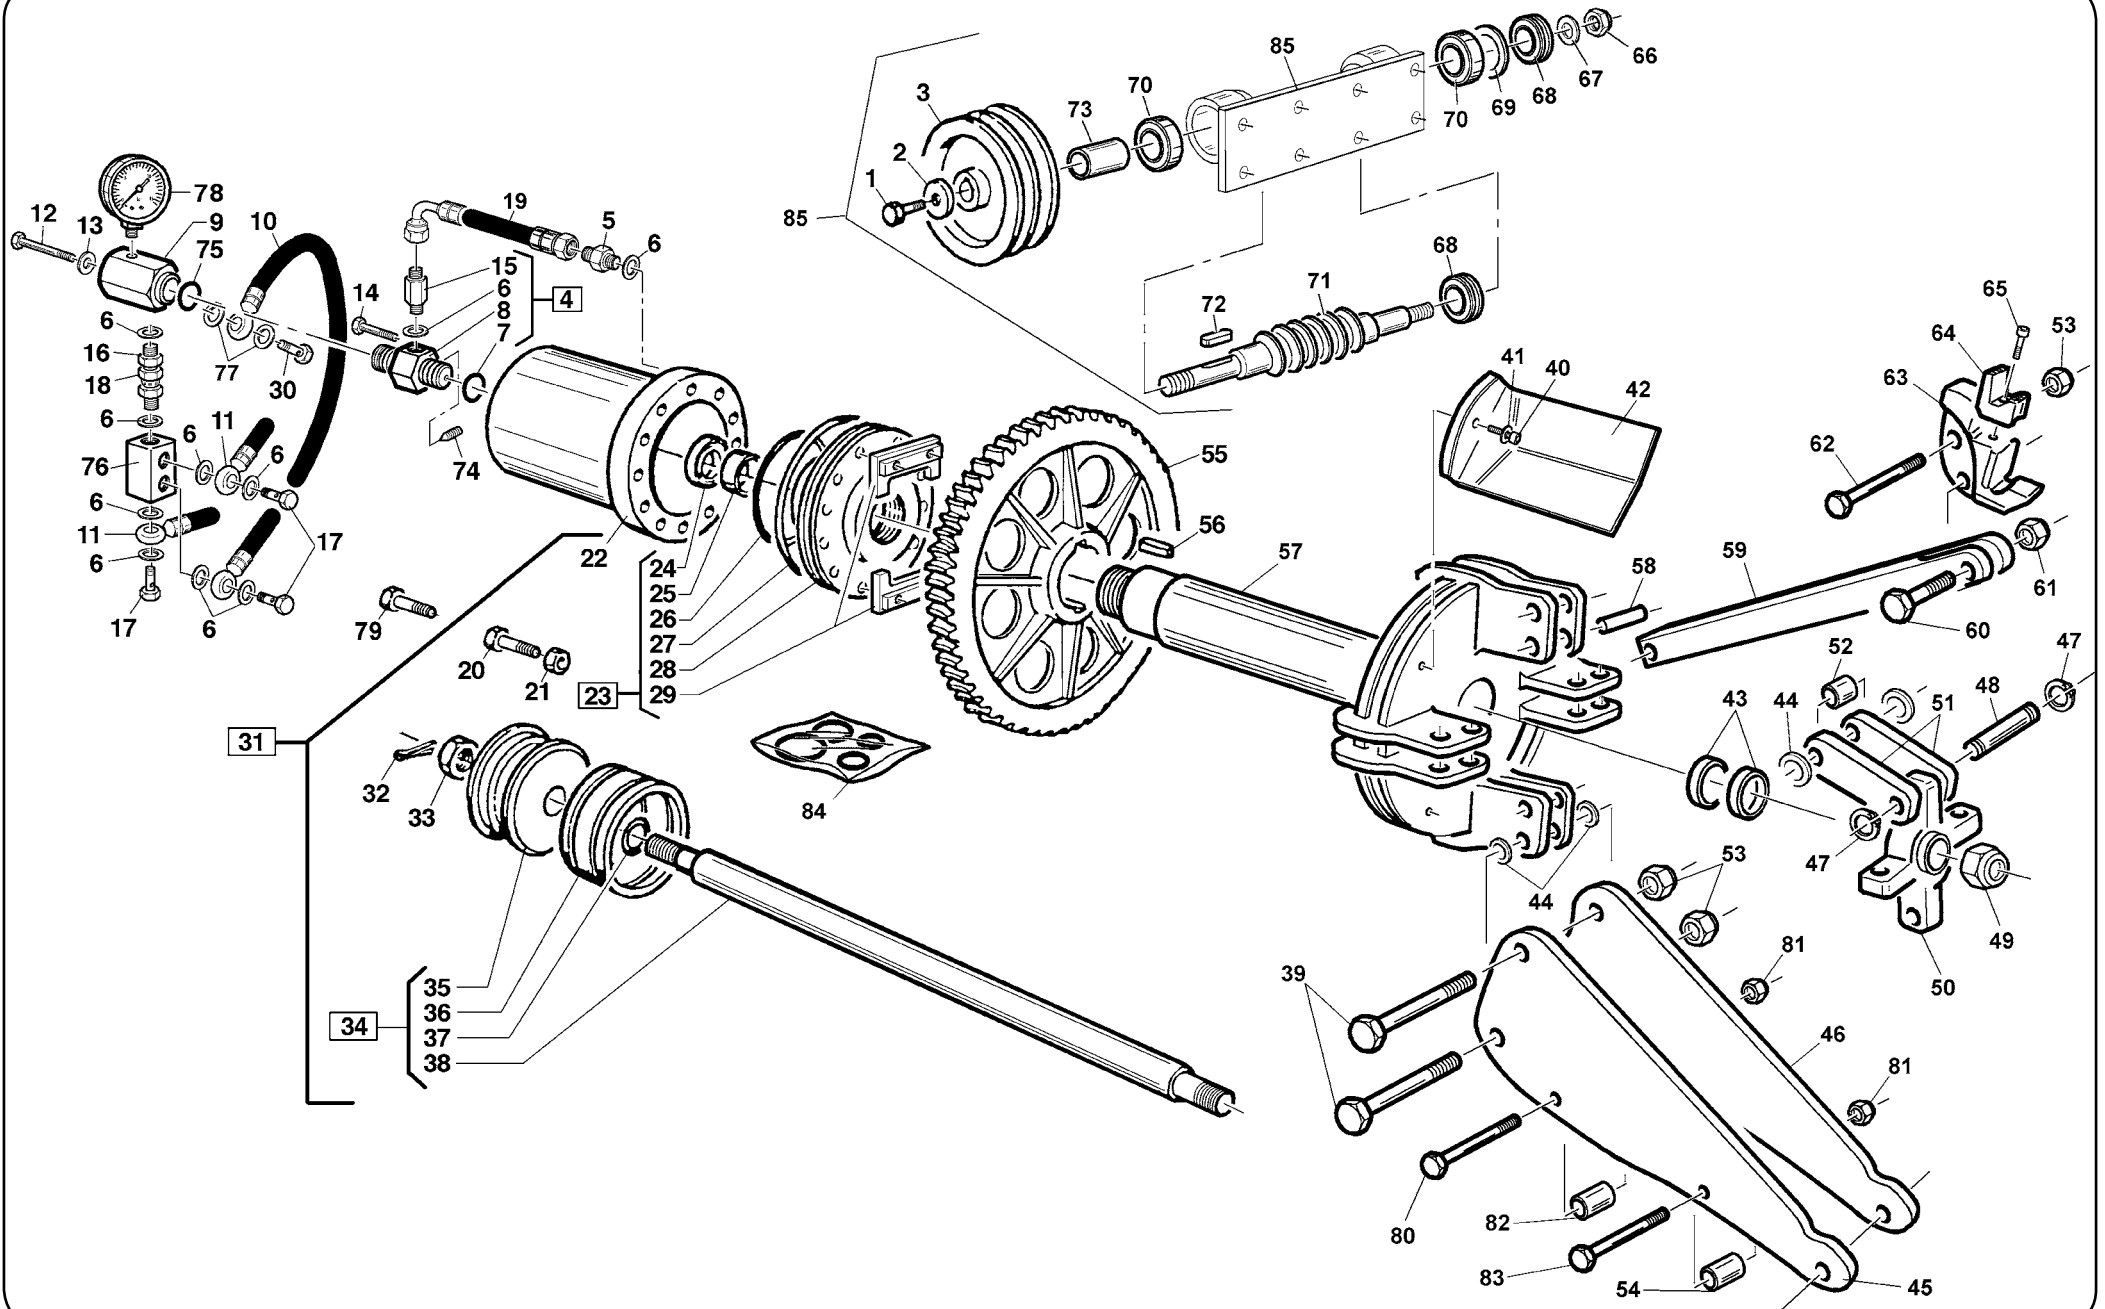

*** = Non Stock Items**
Please, Contact Hennessy for Availability

SELF-CENTERING CHUCK

TAV. 2.0

SELF-CENTERING CHUCK

TAV. 2.0

Ref	Code	Description
1	*4399953	SCREW M10x16 8.8
2	*3001068	WASHER D.10,5x40x5
3	*3001052	DRIVEN PULLEY
4	*2001046	PIN
5	*3001372	NIPPLE 1/4" H.12mm.
6	*4399256	WASHER 1/4" D.13x19x1,5
7	4299241	O-RING 23,40x3,53
8	*2001241	PIN
9	*2016554	ROTATING UNION
10	*3009763	HOSE 1/4" L=400 ROTATING UNION
11	*3010138	CHUCK CYLINDER HOSE
12	*4399305	SCREW M8x12 8.8
13	*4399947	WASHER 8 (9x32x4)
14	*4399299	SCREW 6x30 8.8
15	*3004989	NIPPLE MM 1/4" H.18mm.
16	*4199257	NIPPLE MM.1/4" H=7,5 mm.
17	*4199249	1/4" UNION NUT
18	*4197164	ROTATING UNION M/F 1/4"
19	*3001063	HOSE
20	*4397145	SCREW 10x70 8.8
21	*4399969	NUT M10
22	*2100996	CYLINDER D.140
23	*2001048	CYLINDER FLANGE D.140
24	4299173	GROMMET
25	*4299172	GUIDE RING
26	4299171	O-RING 132,94x3,53
27	4299170	O-RING 183,52x5,34
28	*3008801	CYLINDER GUIDE COVER D.140
29	*2108802	WHEEL LOCKING PLATE
30	*4197232	1/4" UNION NUT
31	*2001281	CYLINDER D.140
32	*4399100	SPLIT PIN D.3,2x30
33	*4399294	NUT M27x2
34	*2001045	PISTON