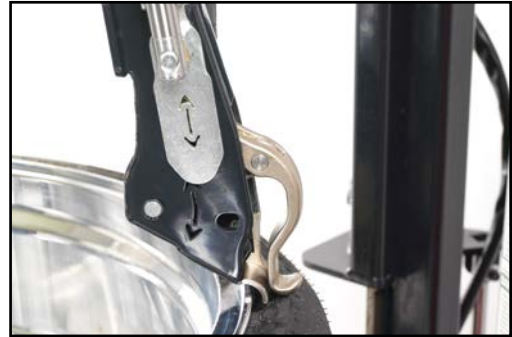

## Coats® Leverless Power Duckhead® Bead Lifter.

If you are looking to improve the efficiency of your shop and reduce the chances of rim damage, look no further than the new Coats Leverless Bead Lifter. With the Coats Leverless Bead Lifter, you can upgrade your Coats Rim Clamp® tire changer and let the machine do the work. The leverless design eliminates traditional tire tools that can mar the surface due to application difficulty or operator error. This results in a more controlled mount/demount process, flexing the beads just enough for removal and installation.

## LEVERLESS POWER DUCKHEAD BEAD LIFTER

Part No. 85606689 retrofits Coats 9010 or 9024 series Rim Clamp tire changer\*

Part No. 85607471 retrofits Coats APX or 70X series Rim Clamp tire changer\*

- Highly intuitive, easy-to-use design
- Takes the tire bar out of the operator's hand
- No metal-to-metal contact means less chance of rim damage

## DEMOUNTING

With the flip of a switch, the leverless tool hooks the lip of the bead and effortlessly lifts it just above the rim. With a simple rotation of the tabletop, the tire comes off of the rim safely and easily.

## MOUNTING

The leverless tool can also be utilized as an additional helper device when mounting a tire's top bead.